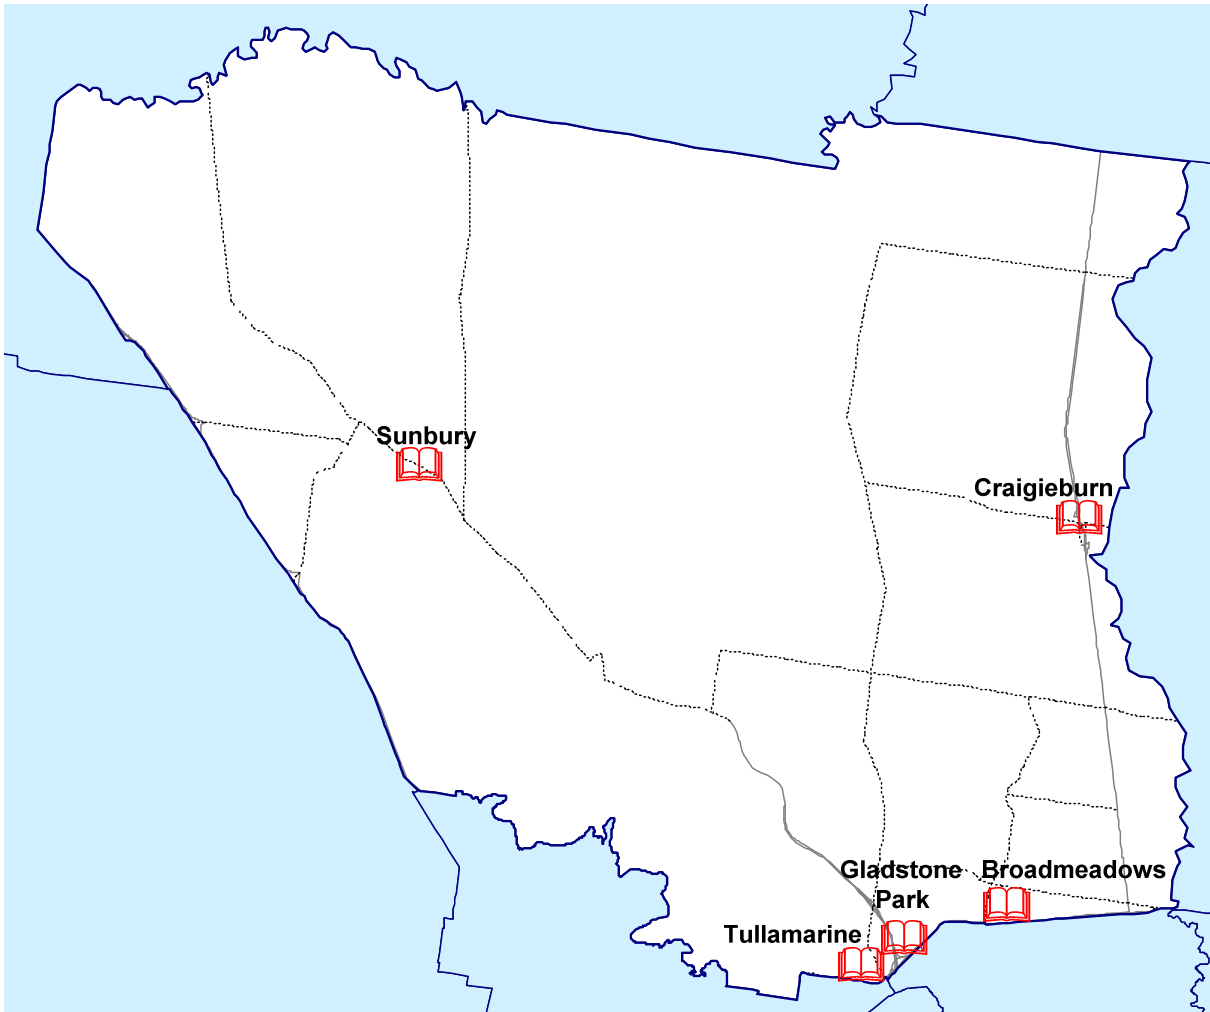

Ms Heidi Pettersen
hpetersen@hobsonsbay.vic.gov.au

9932 3006

Chief Executive Officer

Mr Aaron Van Egmond

9932 1000

Hume Libraries

Hours	Mon	Tue	Wed	Thurs	Fri	Sat	Sun
Broadmeadows	10-8	10-8	10-8	10-10	10-5	10-4	1-4
Craigieburn	10-8	10-8	10-8	10-10	10-5	10-4	1-4
Gladstone Park	8.30-5	8.30-7	8.30-5	8.30-7	8.30-5.30	9.30-1	
Sunbury	8-8	8-8	8-8	8-10	8-5	10-4	1-4
Tullamarine	3-5.30	3-5.30	10-5.30	3-7.30		9-12	