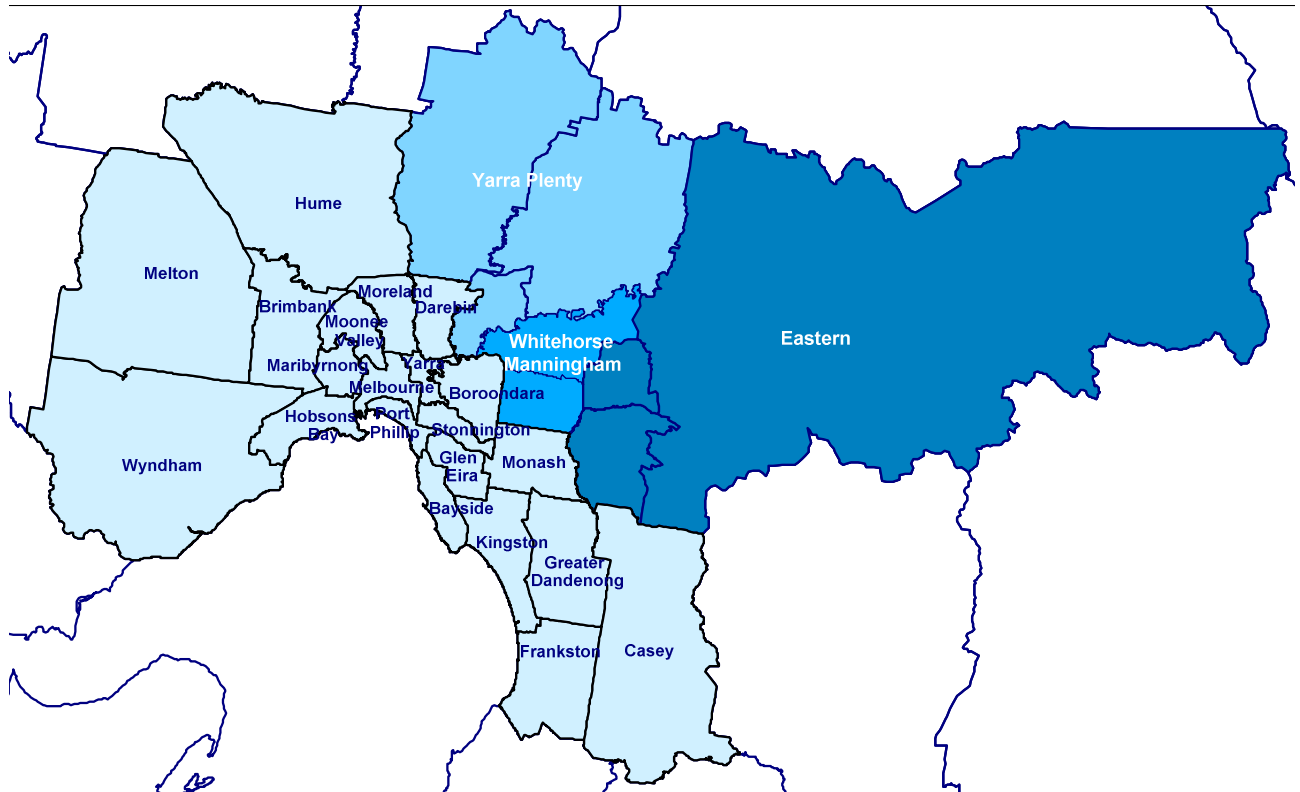

Member Councils

Single Council Library