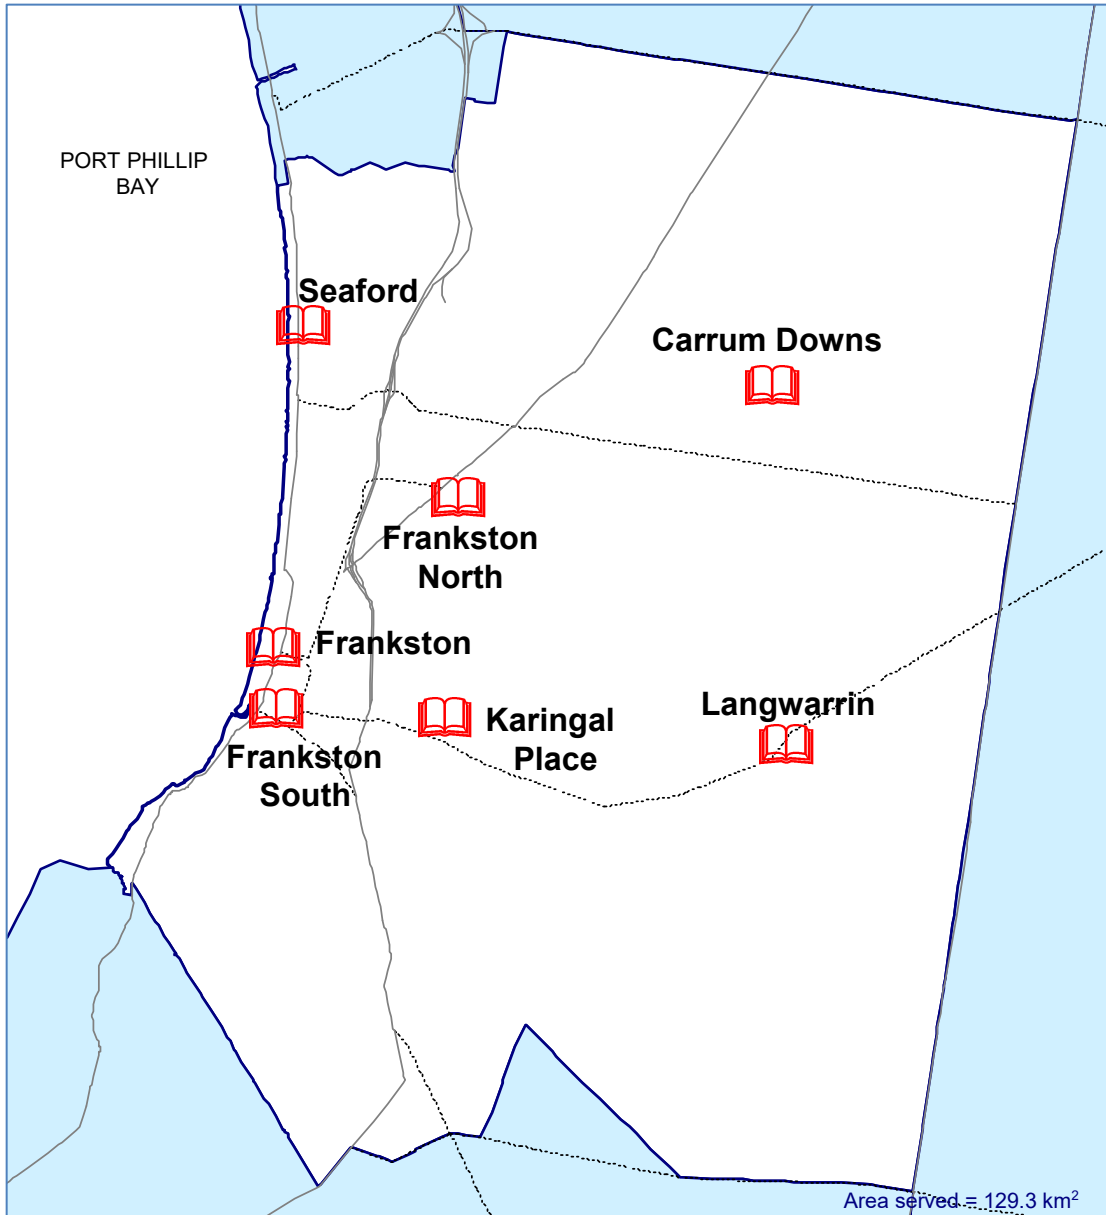

Frankston City Libraries

Hours	Mon	Tue	Wed	Thurs	Fri	Sat	Sun
Carrum Downs	10-6	10-6	10-6	10-8	10-6	10-1	1-4
Frankston	9-7	9-7	9-7	9-7	9-7	10-4	10-4
Frankston North	9-5	9-5	9-5	9-5	9-5		
Karingal PLACE			9-12				
Frankston South	9-5	9-5	9-5	9-5	9-5		
Langwarrin	9-5	9-5	9-5	9-5	9-5		
Seaford	9-5	9-5	9-5	9-5	9-5	9-12