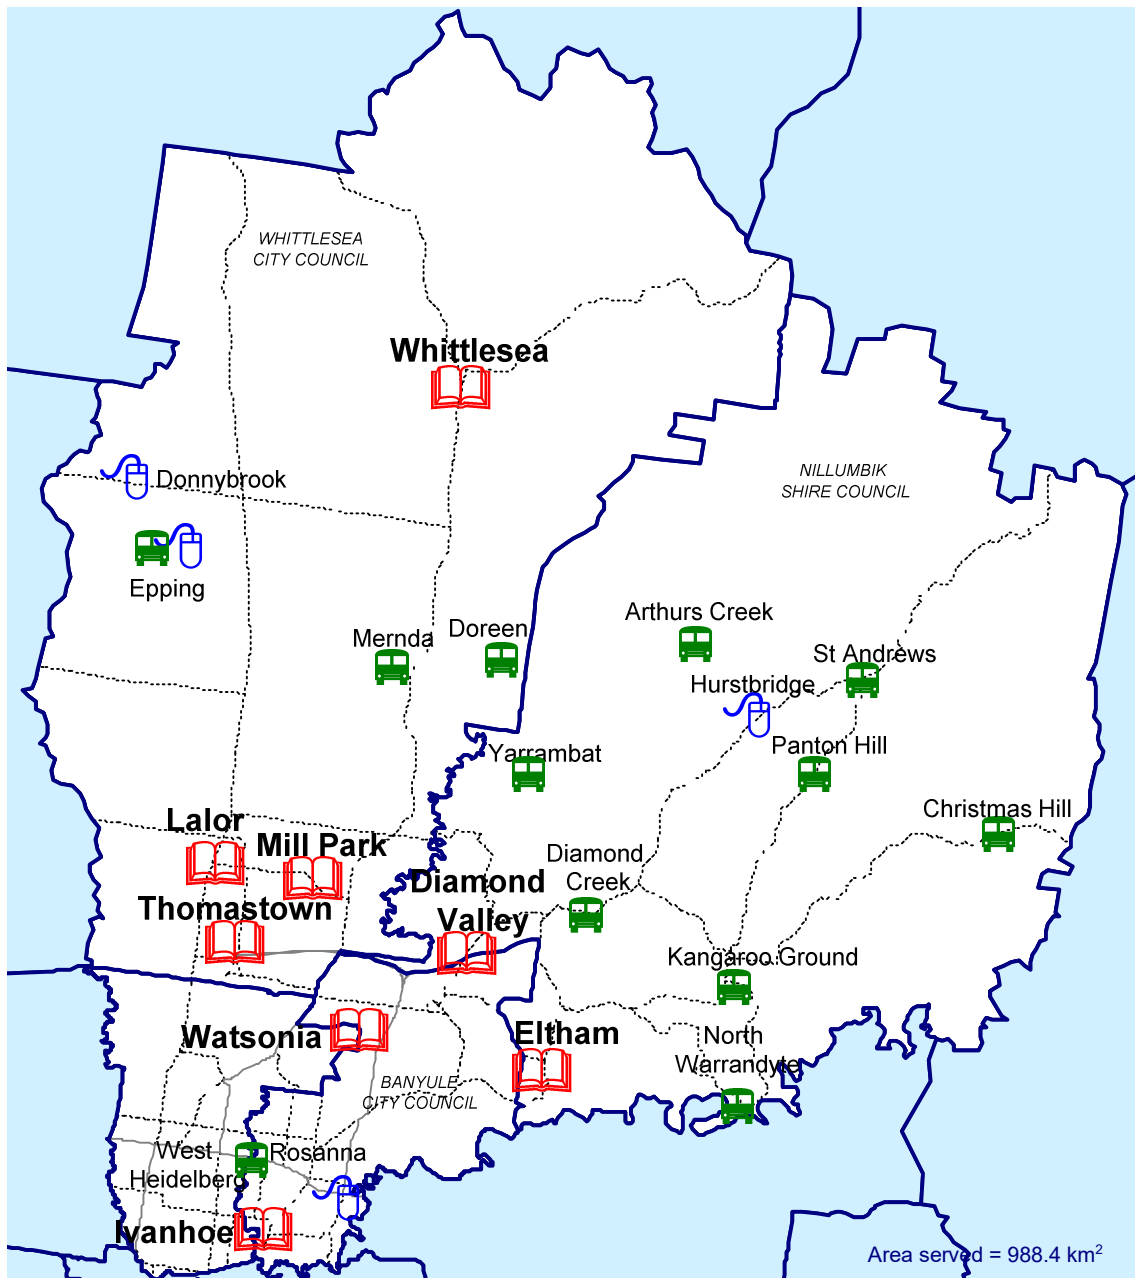

Yarra Plenty Regional Library Service

Hours	Mon	Tue	Wed	Thurs	Fri	Sat	Sun
Diamond Valley	9-5.30	9-8.30	9-5.30	9-5.30	9-5	10-5	1-5
Eltham	9-9	9-9	9-9	9-9	9-6	10-5	10-5
Ivanhoe	9-9	9-9	9-9	9-9	9-6	10-5	10-5
Lalor	9-8.30	9-8.30	9-8.30	9-8.30	9-5	10-5	1-5
Mill Park	9-9	9-9	9-9	9-10	9-6	10-5	10-5
Rosanna	9-8.30	9-8.30	9-8.30	9-8.30	9-5	10-5	
Thomastown	9-8.30	9-8.30	9-8.30	9-10	9-5	10-5	
Watsonia	9-8.30	9-8.30	9-8.30	9-10	9-5	10-5	1-5
Whittlesea	9-5	9-5	9-8.30	9-5	9-5	10-1	

Mobile Times	Mon	Tue	Wed	Thurs	Fri	Sat	Sun
	5) 9-12 4) 1-2.30 8) 3-4	10) 10.30-12.30 11) 2-4.30 6) 6-8.15	9) 10-12 7) 12.30-2.30 3) 3-5	1) 9.45-12 13) 2-5 3) 6.30-8.30	12) 9-12 2) 2-4