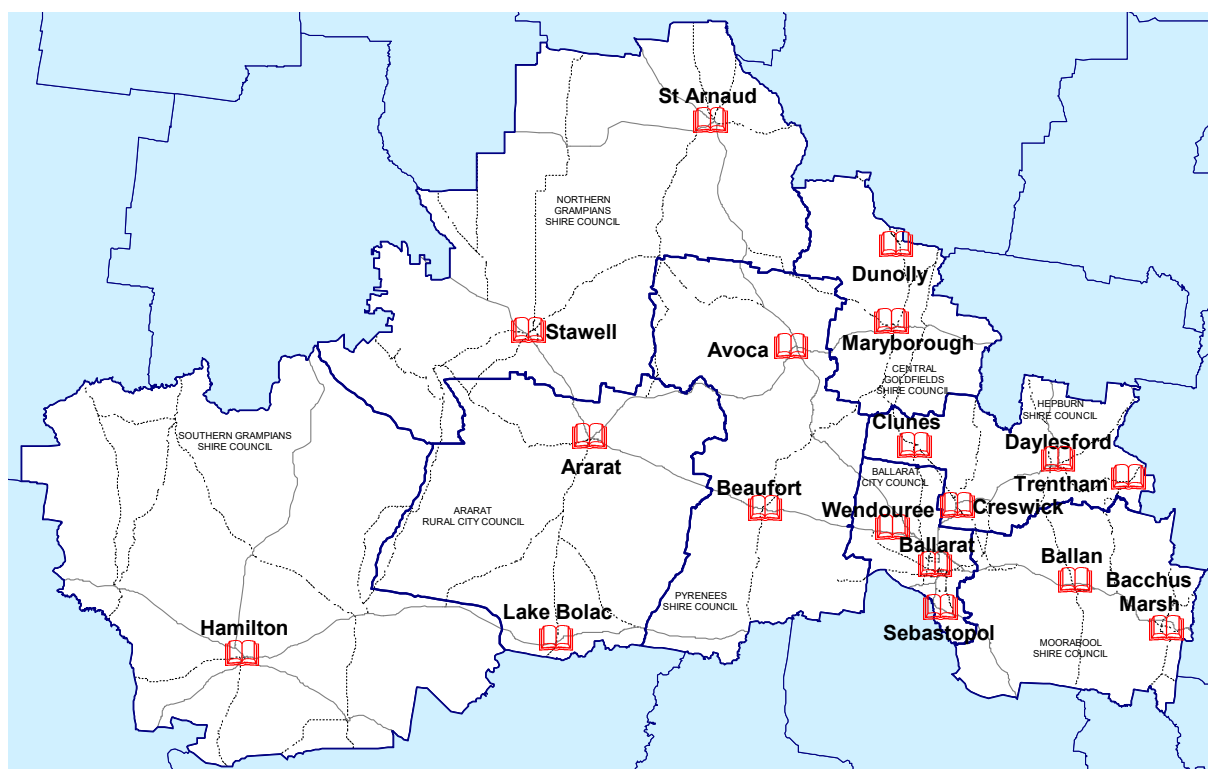

Central Highlands Libraries

Central Highlands Libraries (CHL) was formed in 2011 to provide a shared library services model for the Region. The **City of Ballarat** provides a range of library services to the following Councils: