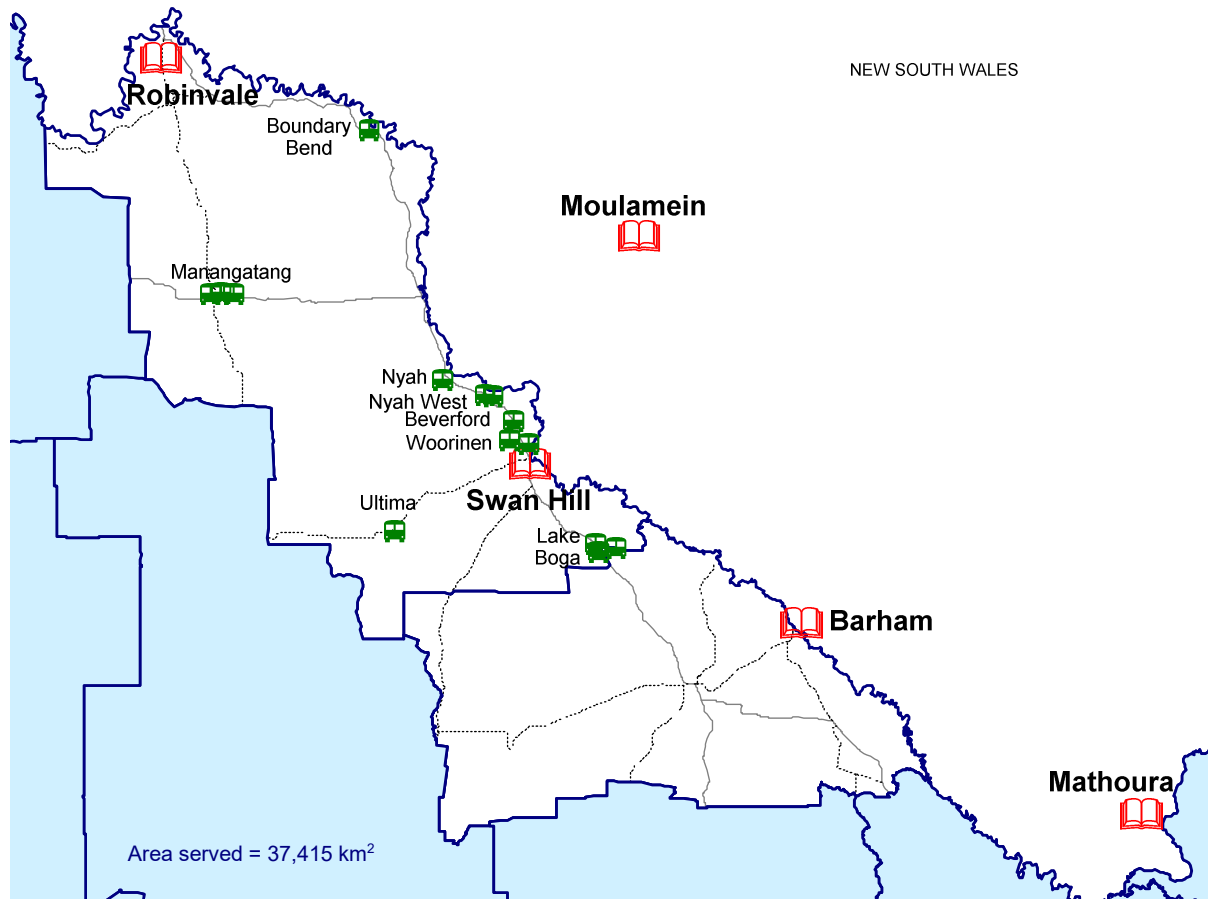

Hours	Mon	Tue	Wed	Thurs	Fri	Sat	Sun
Swan Hill	10-5.30	10-5.30	10-5.30 7-8.30	10-5.30	10-5.30	10-12	
Robinvale	2-6		2-6	9-1		10-12	
Barham NSW		12-5		10-3	12-5	10-12	
Mathoura NSW	9-4	9-4	9-4	9-4	9-4		
Moulamein NSW		2-6.30			2-6.30	10-12	