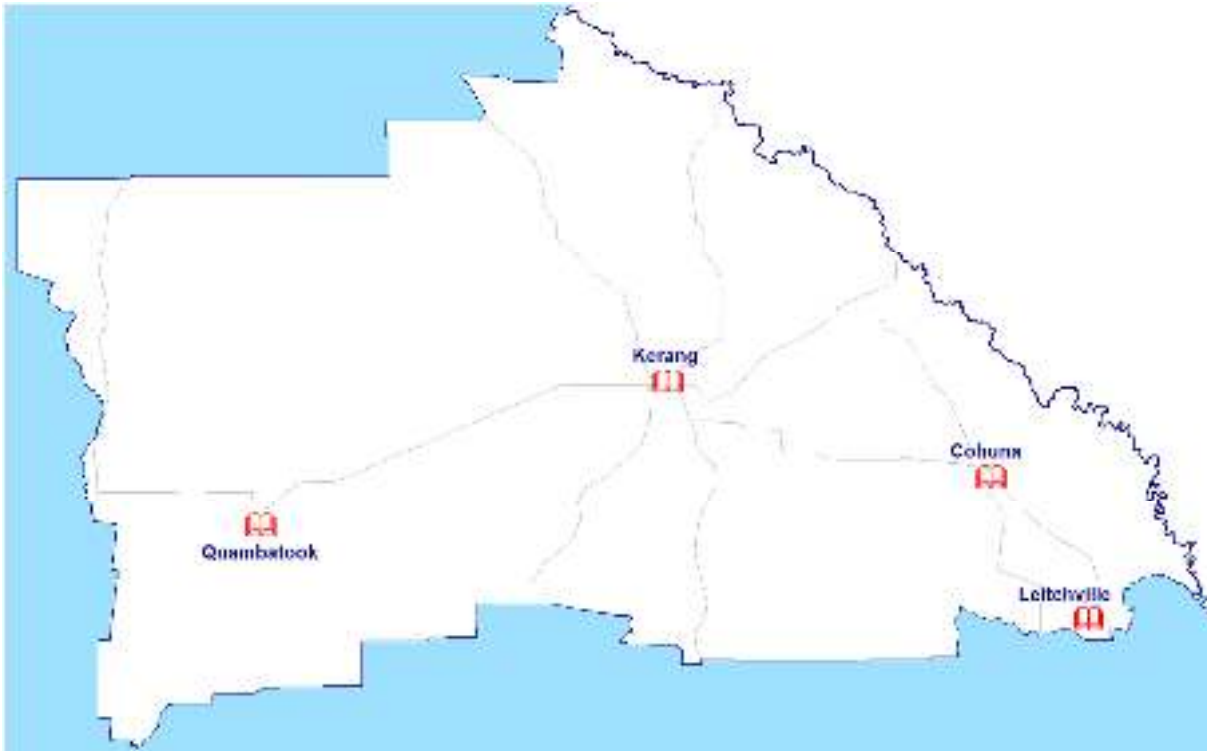

Area served = 3,728 km²

Hours	Mon	Tue	Wed	Thurs	Fri	Sat	Sun
Kerang	10-5	10-5	10-5	10-5	10-5	10-12	
Cohuna	10-5		10-5	10-5	10-5	10-12	
Leitchville		1.30-5.30					
Quambatook	9.30-4		10-4		9.30-12		

Gannawarra Library Service