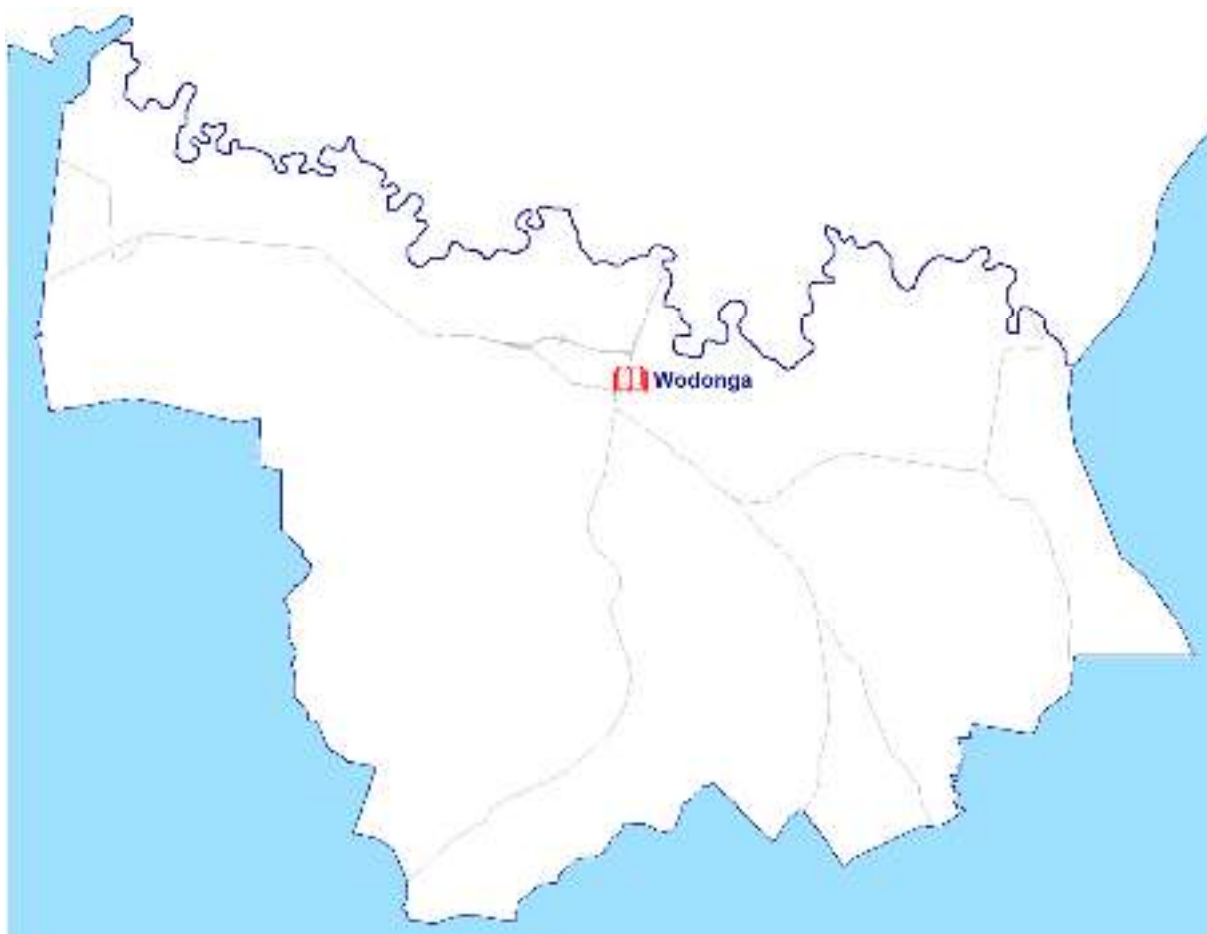

Wodonga Library

Hours	Mon	Tue	Wed	Thurs	Fri	Sat	Sun
Wodonga	10-6	10-6	10-6	10-6	10-6	10-3	10-3