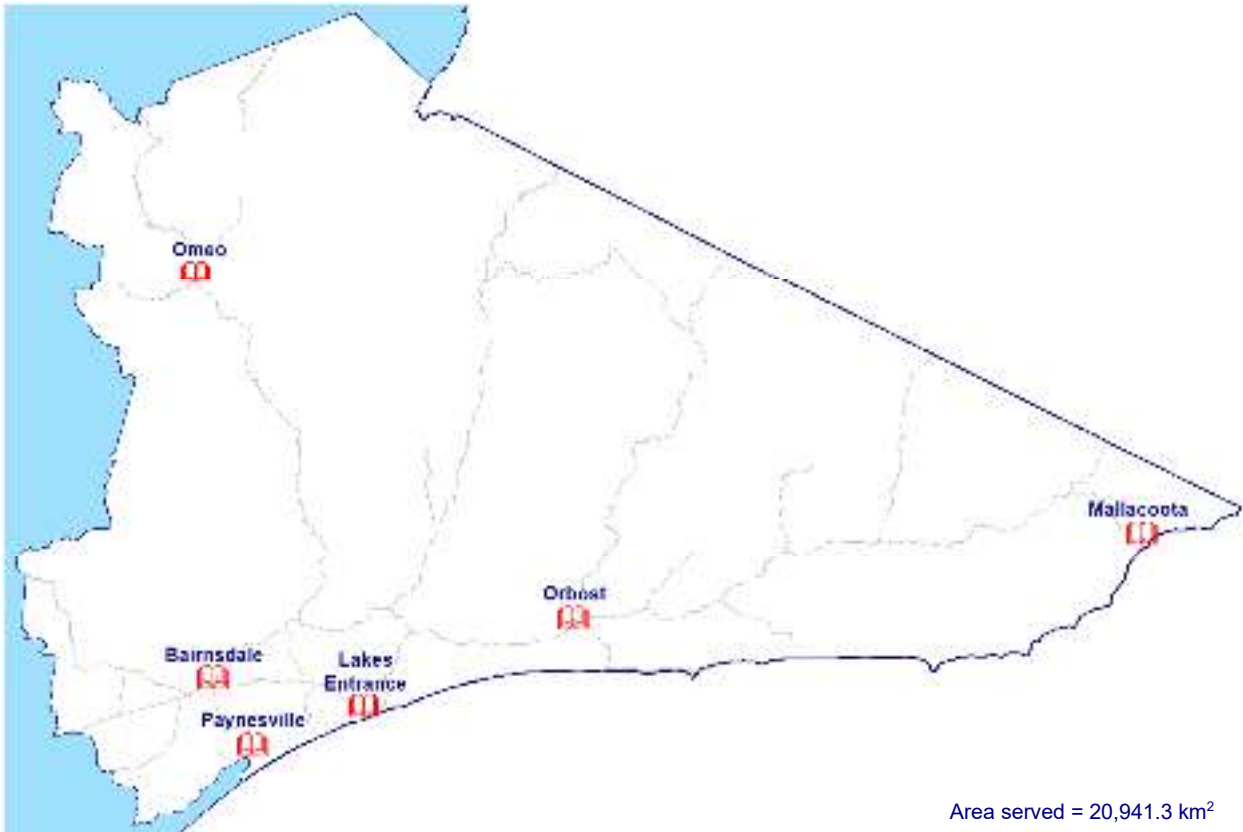

East Gippsland Shire Library

Hours	Mon	Tue	Wed	Thurs	Fri	Sat	Sun
Bairnsdale	9-6	9-6	9-6	9-9	9-6	9-12	
Lakes Entrance	9-5	9-5	9-5	9-5	9-5		
Mallacoota	10-2	10-2	2-5	2-5	2-5		
Omeo	9-12.30 1.30-5	9-12.30 1.30-5	9-12.30 1.30-5	9-12.30 1.30-5	9-12.30 1.30-5		
Orbst	9-5	9-5	9-5	9-5	9-5		
Paynesville	9-5	9-5	9-5	9-5	9-5