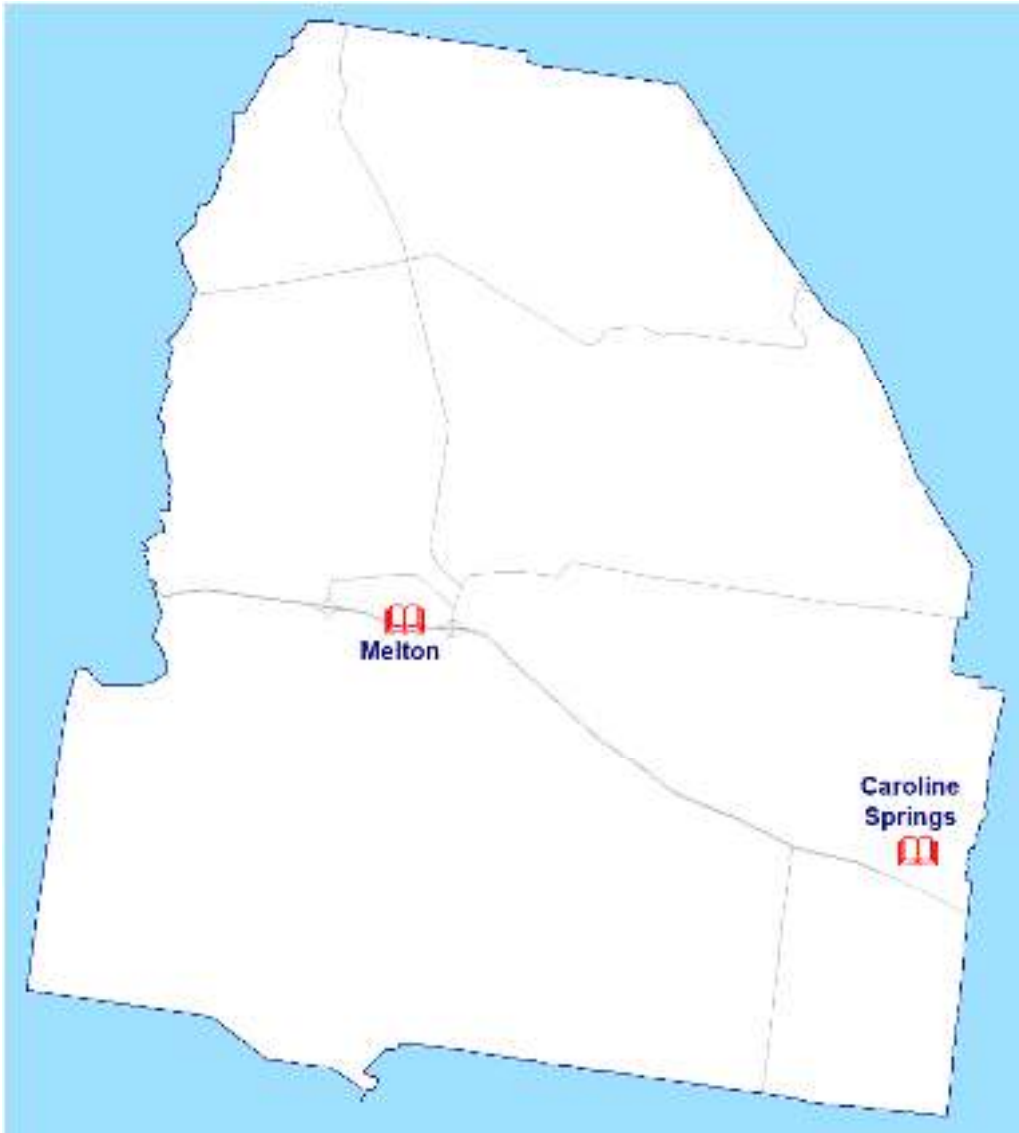

Inter-Library Loan Officer

ill@melbourne.vic.gov.au
9658 8306

Home Library

library@melbourne.vic.gov.au
9658 9600

Melton City Libraries

Area served = 530.1sq km

Hours	Mon	Tue	Wed	Thurs	Fri	Sat	Sun
Melton	8.30-8	8.30-8	8.30-8	8.30-8	8.30-5.30	10-4	1-4
Caroline Springs	8-8	8-6	8-8	8-6	8-5.30	10-4	1-4