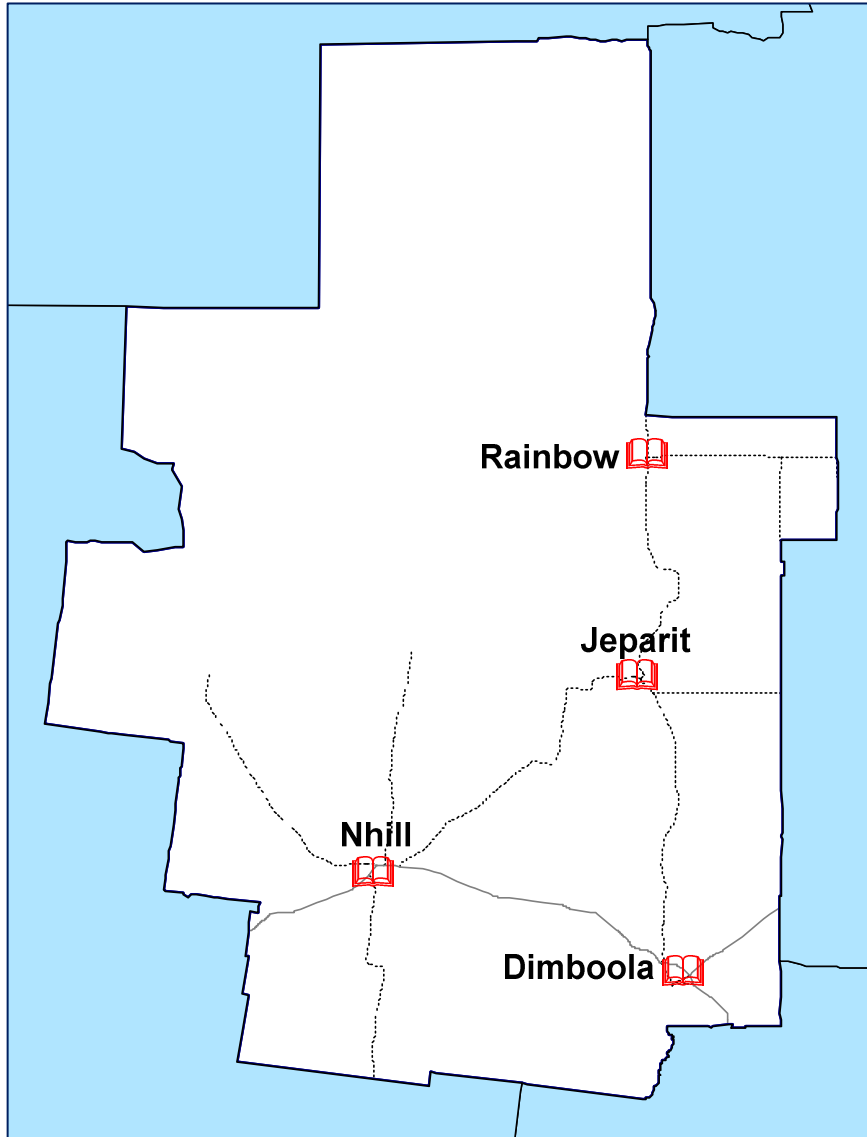

Hindmarsh Shire Libraries

Area served = 7,524 km²

Hours	Mon	Tue	Wed	Thurs	Fri	Sat	Sun
Dimboola		9-12 2-5	9-12 2-5	9-12 2-5	9-12 2-5		
Jeparit	9-12 1-5		9-12				
Nhill		2-5	2-5	9-12 2-5	2-5		
Rainbow			2-5		9-12 2-5		