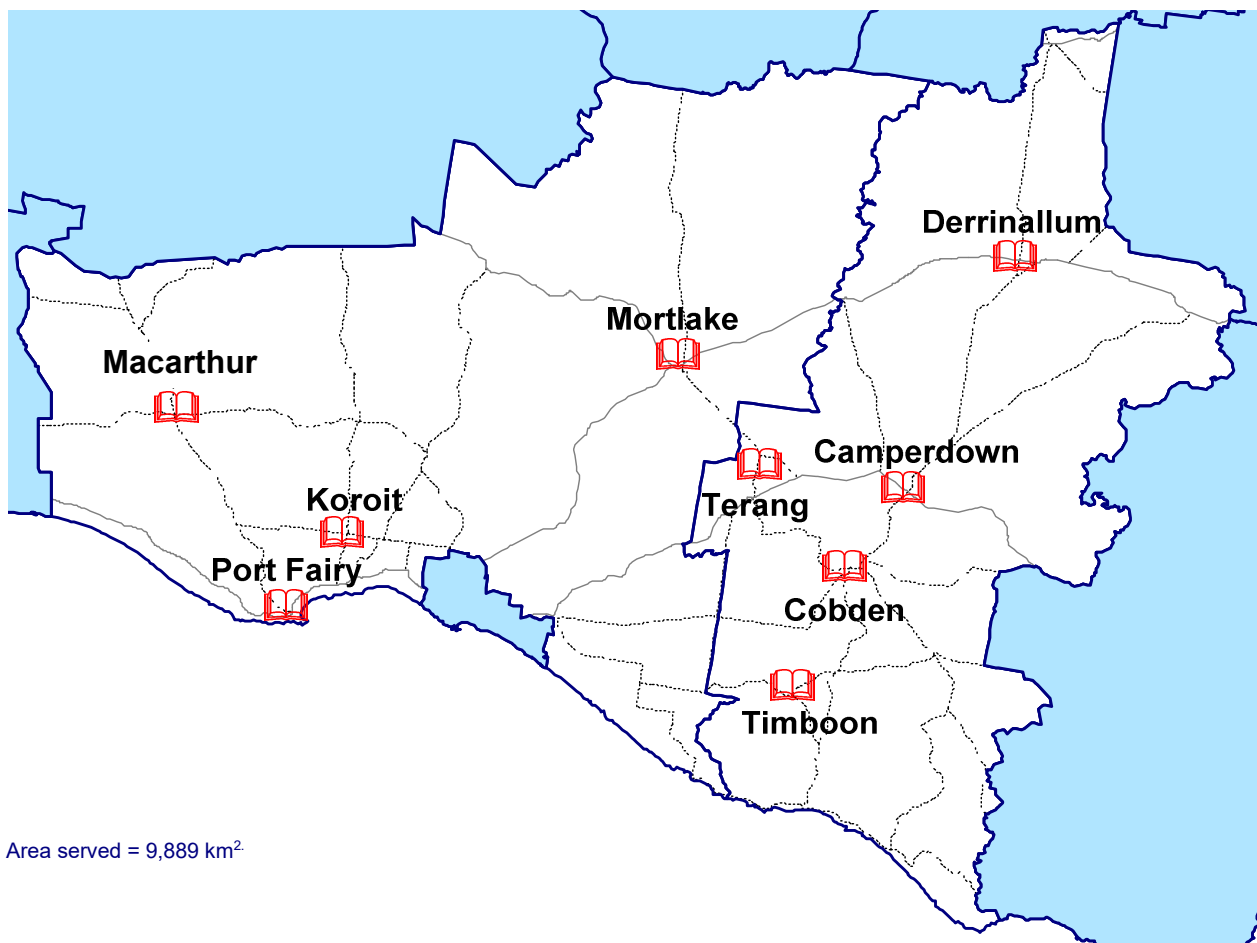

Corangamite Moyne Library Service

Area served = 9,889 km²

Hours	Mon	Tue	Wed	Thurs	Fri	Sat	Sun
Camperdown		11-1 1.30-5.30		12-1 1.30-5.30	12-1 1.30-5.30	10-12	
Cobden			11.30-12.30 1-5		11.30-12.30 1-5	10-12	
Derrinallum				11-12.30 1-5	11-12.30 1-5	10-12	
Koroit	10-1		1-5		11-1 1.30-5	10-12	
Macarthur	1-5						
Mortlake			10-1, 1.30-4		10-1, 1.30-5	10-12	
Port Fairy	10-1 1.30-4.30		1.30-6		10-1 1.30-6	10-12	
Terang	2-5		10-12.30 1-5		10-12.30 1-5	10-12	
Timboon	1.30-5	1.30-5	1.30-5	10-2.30	10-2.30	10-12	
<i>Timboon – school holidays</i>	2-5		2-5		10-2.30	10-12	