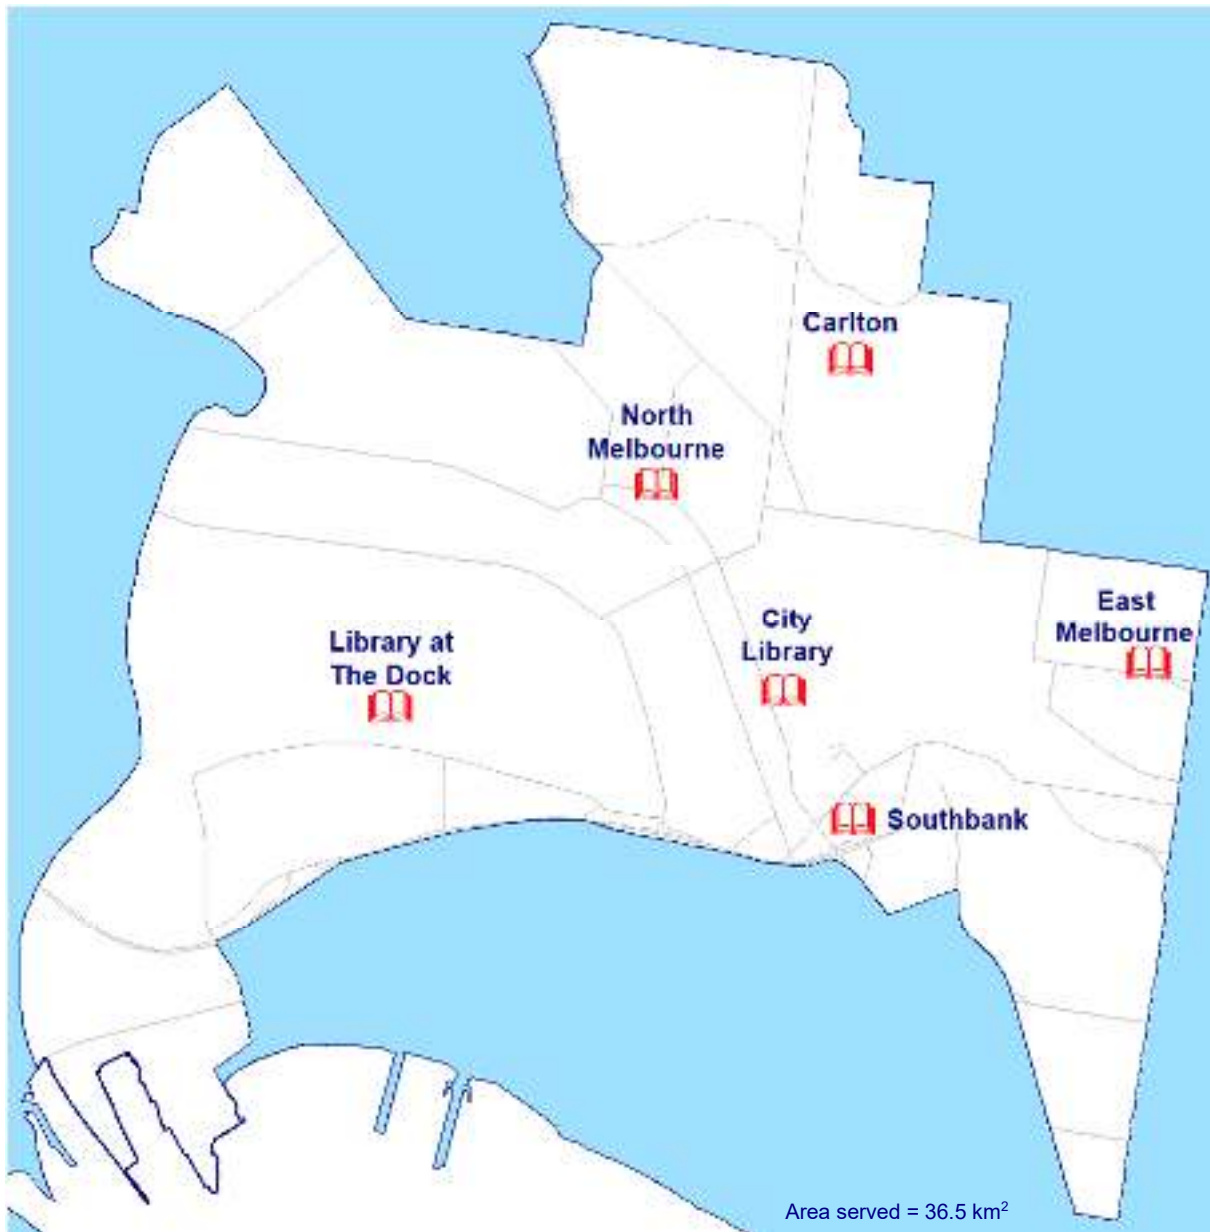

City of Melbourne Libraries

Please check the **Locations and opening hours** link at www.melbournelibraryservice.com.au for current operating hours, pop-up library locations, and entry requirements.