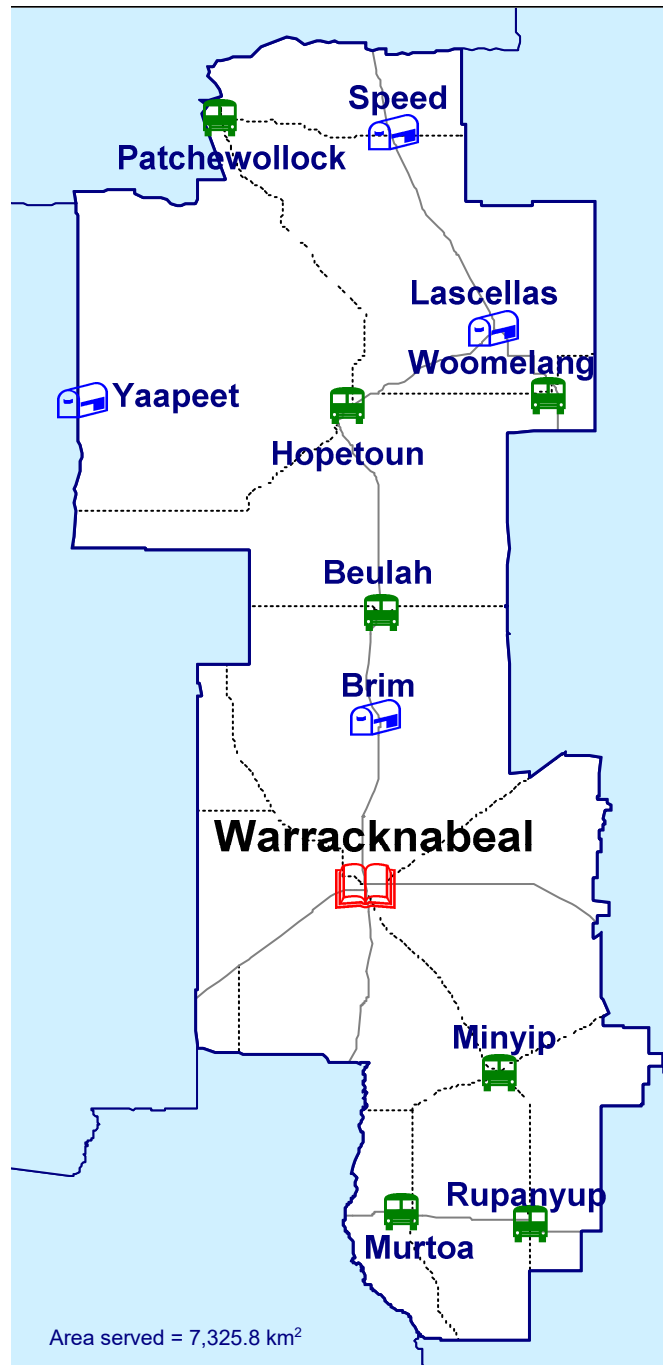

Yarriambiack Libraries

Hours	Mon	Tue	Wed	Thurs	Fri	Sat	Sun
Warracknabeal	9-5	9-5	9-5	9-5	9-5	10-12	
Week 1			Brim drop-off Beulah 9-11.30		Minyip 9-12 Murtoa 1pm- 4pm		
Week 2			Lascellas & Speed drop-off Patchewollock 10.30-11.30 Hopetoun 2-4	Yaapeet drop-off	Rupanyup 10-4