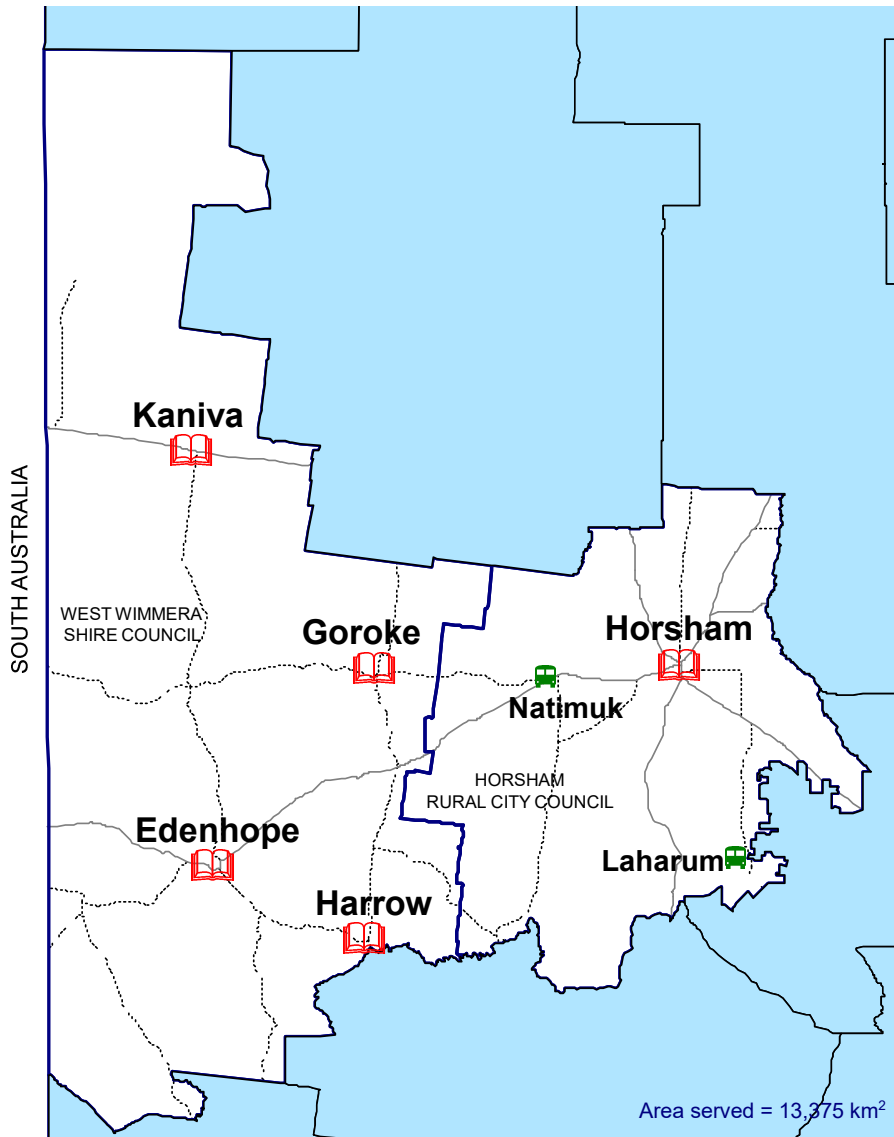

Hours	Mon	Tue	Wed	Thurs	Fri	Sat	Sun
Edenhope		10.30-1.30	10.30-12.30 2-5		10.30-12.30 2-5	10-12	
Goroke				1.30-4.30			
Harrow					9.30-12.30		
Horsham	9-5.30	9-5.30	9-5.30	9-5.30	9-5.30	9.30-1	
Kaniva		3-6		9.30-1	3-6		