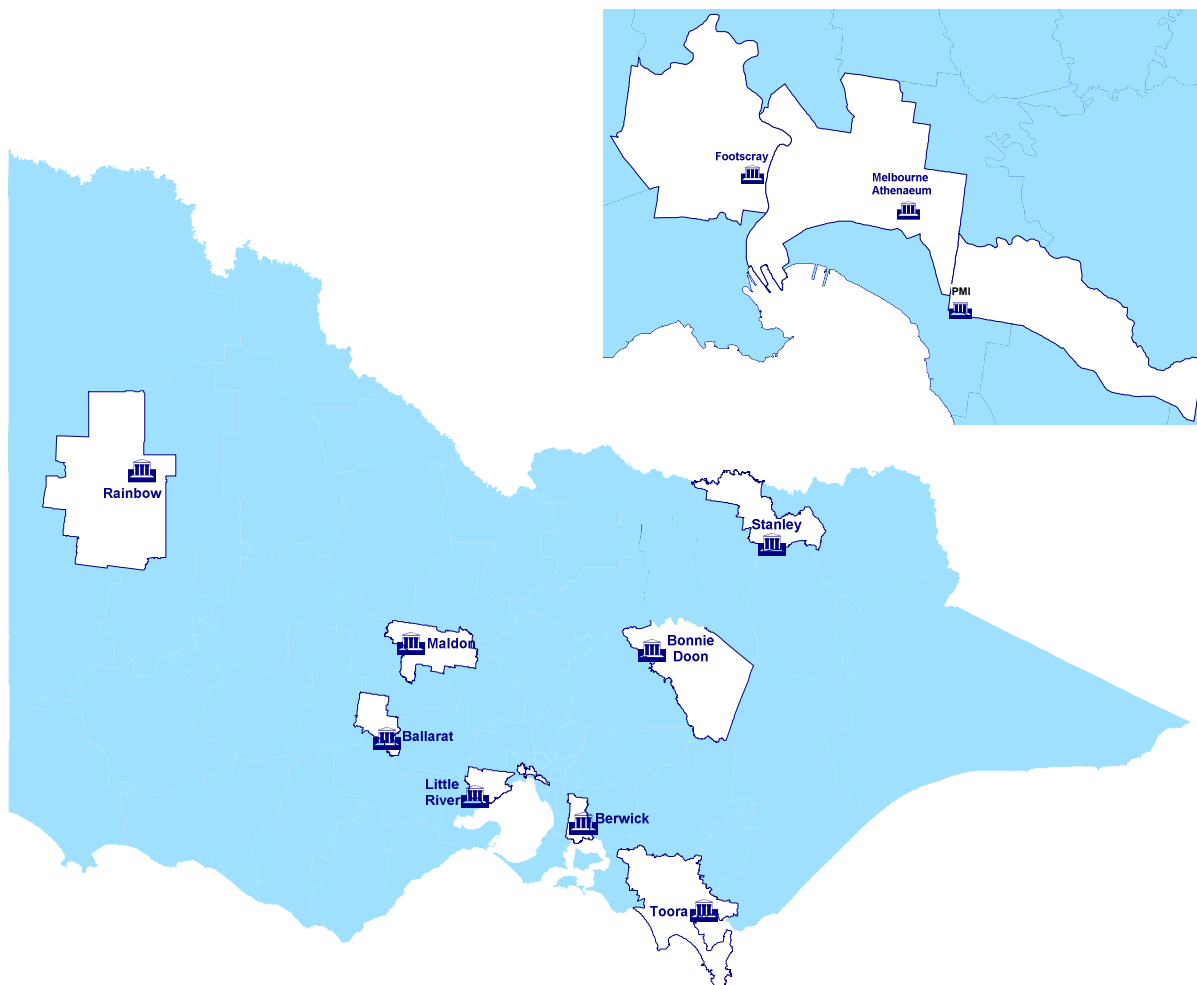

Mechanics' Institutes of Victoria

Hours	Mon	Tue	Wed	Thurs	Fri	Sat	Sun
Melbourne Athenaeum	10-6	10-6	10-8	10-6	10-4	10-2	
Ballarat	10-4	10-4	10-4	10-4	10-4	9.30-12	
Berwick	9.30-5	9.30-5		9.30-5	9.30-5	9.30-12.30	
Bonnie Doon	10:00-3:30	9.30-4.30	9.30-4.30	9.30-4.30	10:00-2:00		
Footscray *			10-4	10-4	10-4		
Little River						10-12	
Maldon	2-4		2-4		2-4	9.30-12	
PMI ^		10-4	10-4	10-4			
Rainbow Bell							
Stanley					10-12.30	10-12.30 (4th Saturday)	
Toora		10-12		10-20			

* Footscray MI – limited opening hours during restructuring and renovations phase.

^ PMI – reduced opening hours due to impact of COVID-19