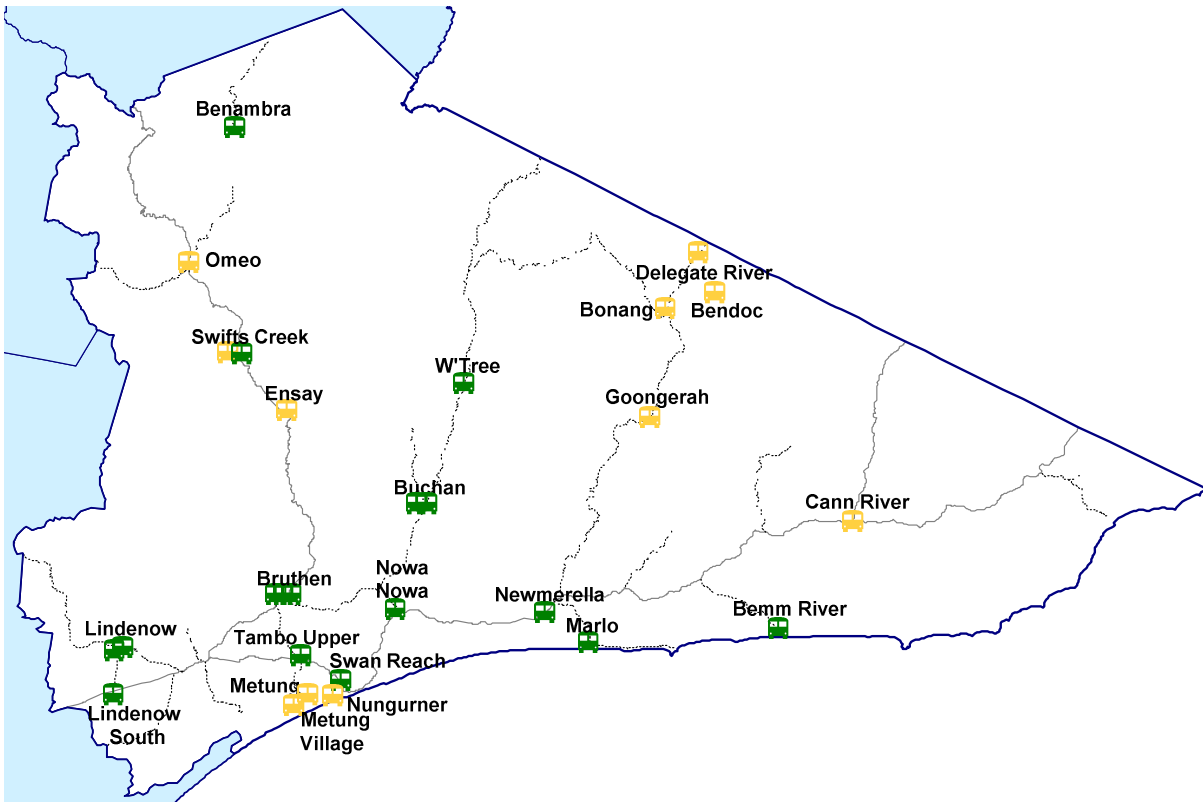

East Gippsland Shire Library

Visit the website for specific dates -

<http://www.eastgippsland.vic.gov.au/Libraries/Outreach_Mobile_Services>

Mobile Times	Mon	Tue	Wed	Thurs	Fri	Sat	Sun
Week 1 (Green Route)	26) 10.30-11.30 2) 1.30-2.30	7) 9.15-10.00 28) 10.45-11.30 8) 12.30-2.00	27) 9.00-9.45 5) 10.00-11.15 20) 1.30-2.00 24) 2.45-3.30	23) 9.00-9.30 24) 9.45-10.15 6) 10.45-11.15 14) 1.00-1.45 15) 2.00-2.30 13) 2.45-3.30			
Week 2 (Yellow Route)	25) 9.30-10.30 11) 11.00-12.00 22) 1.45-2.45	17) 9.00-9.45 18) 10.00-11.00 21) 11.15-11.45 19) 2.00-2.30	16) 10.00-10.45 1) 11.45-12.30 9) 2.30-3.30	3) 9.00-9.45 10) 10.30-11.30 4) 12.45-1.45 12) 2.15-3.00