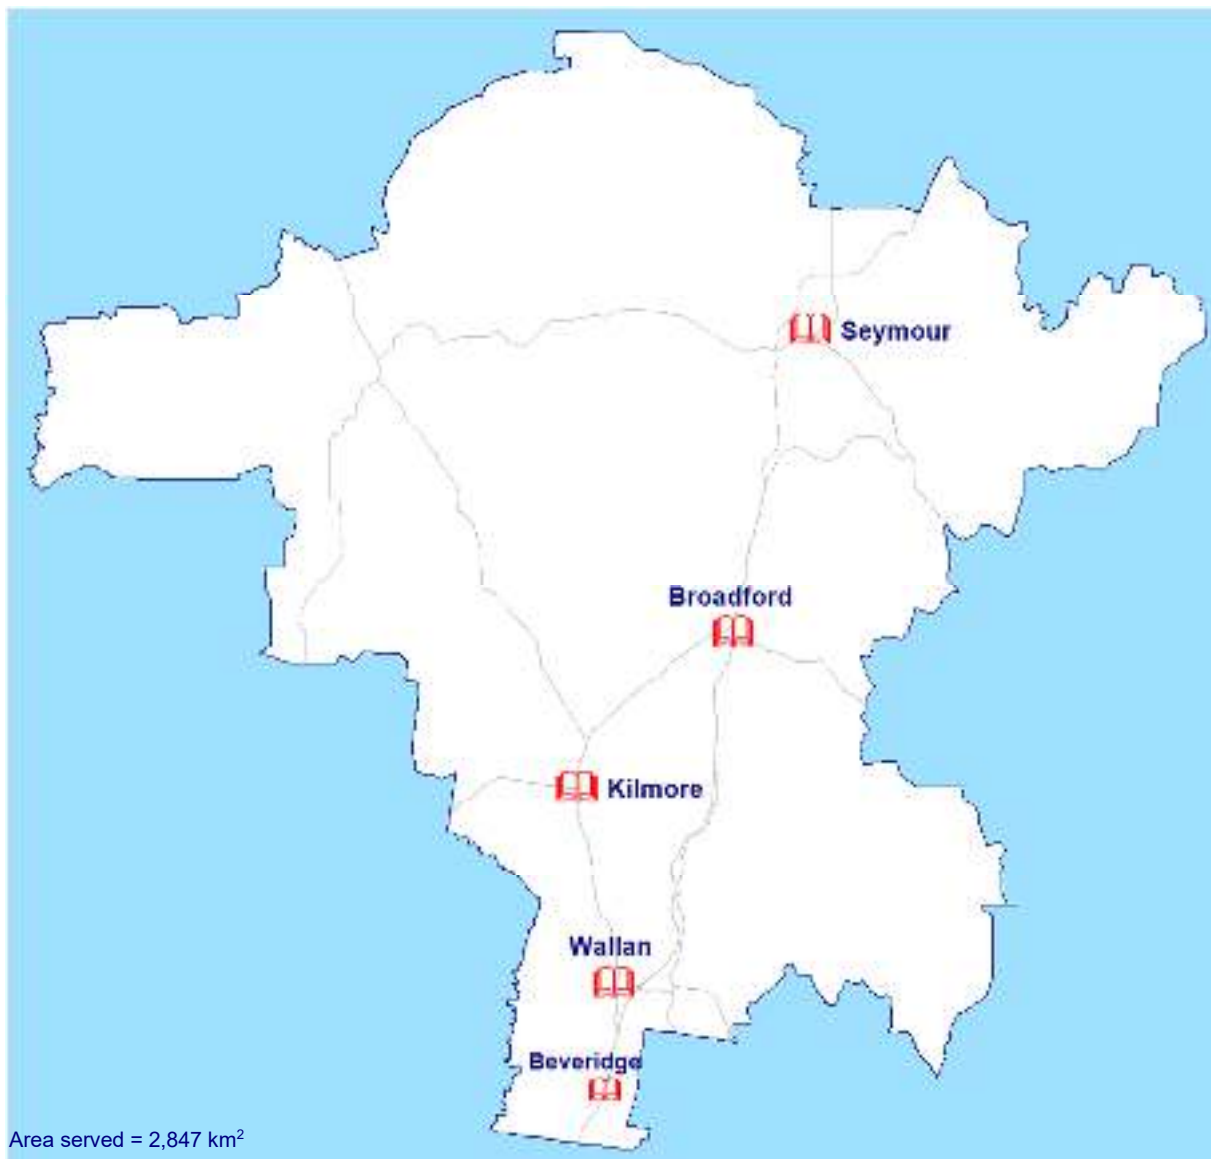

Hours	Mon	Tue	Wed	Thurs	Fri	Sat	Sun
Beveridge	9-5	9-5	9-5	9-5	9-5		
Broadford	8.30-5	8.30-5	8.30-5	8.30-5	8.30-5		
Kilmore	9-5	9-5	9-5	9-6	9-5	9-12	
Seymour	9-5	9-6	9-5	9-5	9-5	9-12	
Wallan	9-6	9-5	9-6	9-5	9-5	9-12	