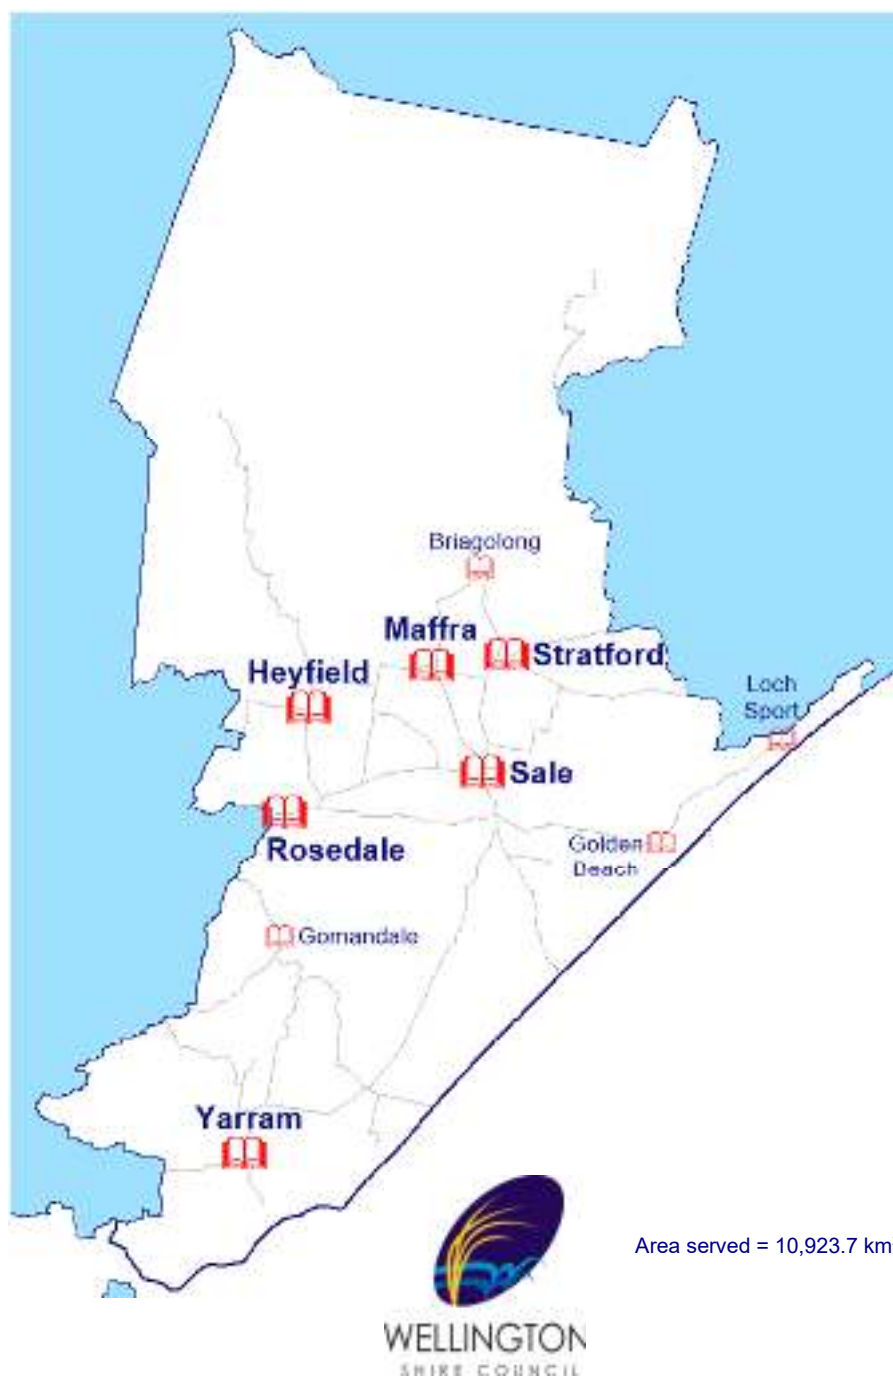

5559 4990

Home Library Service

Ms Leigh Higgins

lhiggins@warrnambool.vic.gov.au

5559 4990

Wellington Shire Library

Hours	Mon	Tue	Wed	Thurs	Fri	Sat	Sun
Heyfield	10-12, 2-6		10-12, 2-6		10-12, 2-6	10-12	
Maffra	10-6		10-6	10-6	10-6	10-12	
Rosedale		10-12, 1-6		1-6	10-12, 1-6	10-12	
Sale	9-5.30	9-5.30	9-5.30	9-5.30	9-5.30	10-4	10-4
Stratford	10-1.30 3-6		10-1.30 3-6		10-1.30 3-6	10-12	
Yarram	10-6	2-6	2-6	10-6	10-6	10-12	