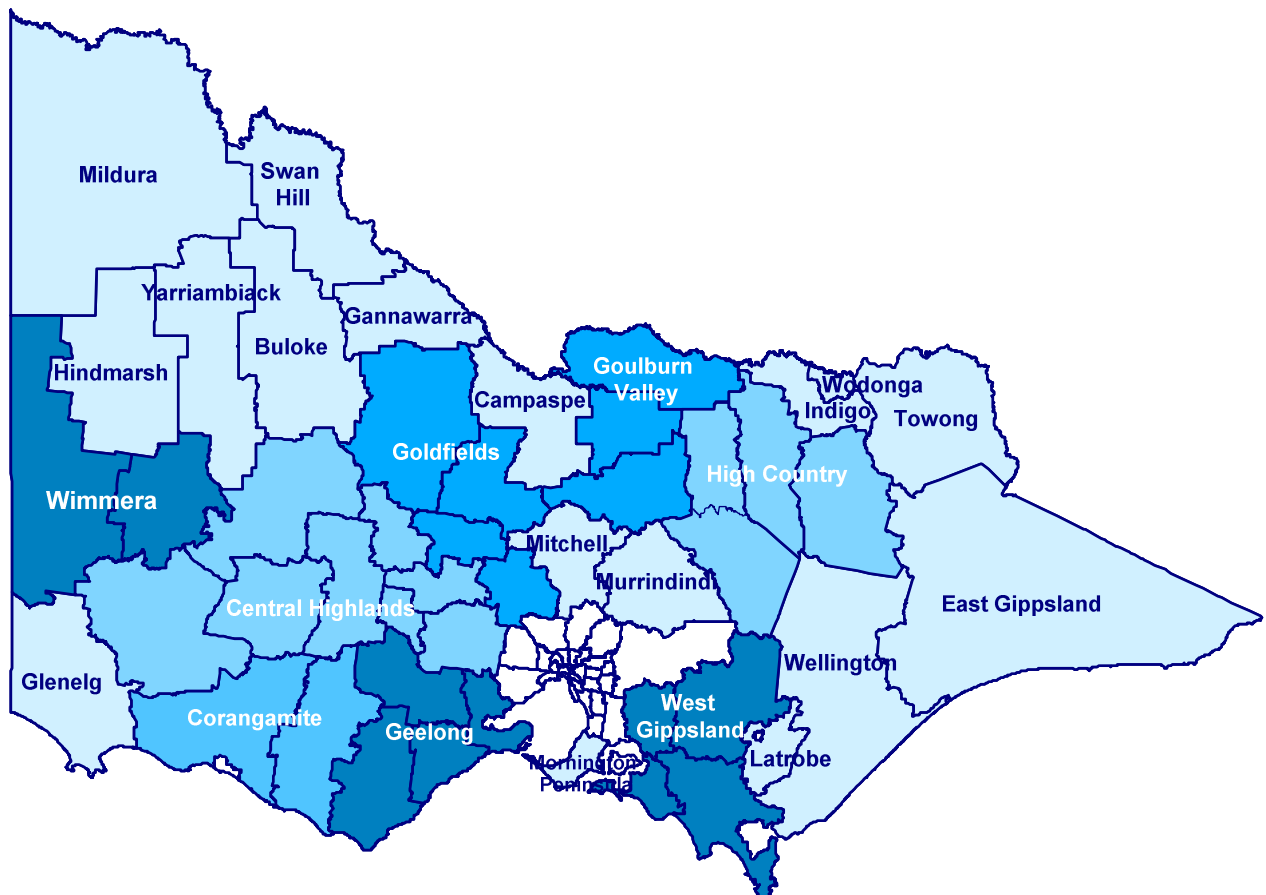

Member Councils

Single Council Library