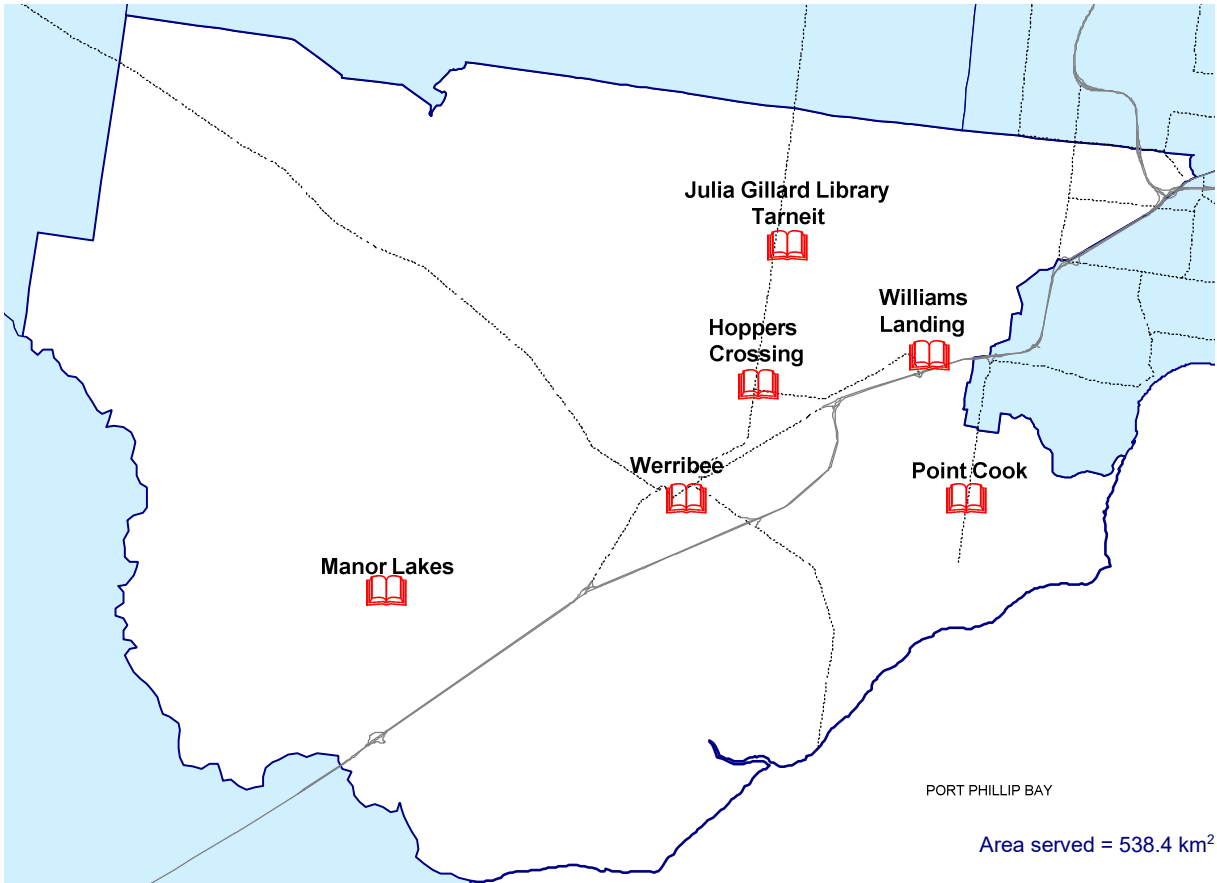

Wyndham City Library Service

Hours	Mon	Tue	Wed	Thurs	Fri	Sat	Sun
Hoppers Crossing	9.30-8	9.30-8	9.30-8	9.30-8	9.30-6	10-4	1-5
Manor Lakes	10-6	10-6	10-8	10-6	10-6	10-4	
Point Cook	10-8	10-8	10-8	10-8	10-6	10-4	1.30-5
Tarneit	9-8	9-8	9-8	9-8	9-6	10-4	1.30-5
Werribee	10-6	10-6	10-6	10-8	10-6	10-4	
Williams Landing	6-10	6-10	6-10	6-10	6-10	6-10	6-10
Book Locker							
Library Lounge	10-12:30 1-5:30	10-12:30 1-5:30	10-12:30 1-5:30	10-12:30 1-5:30	10-12:30 1-5:30		
Pop Up Library Van	For more information and to find out where the Pop-Library Van is visiting next go to: https://www.wyndham.vic.gov.au/pop-up-library