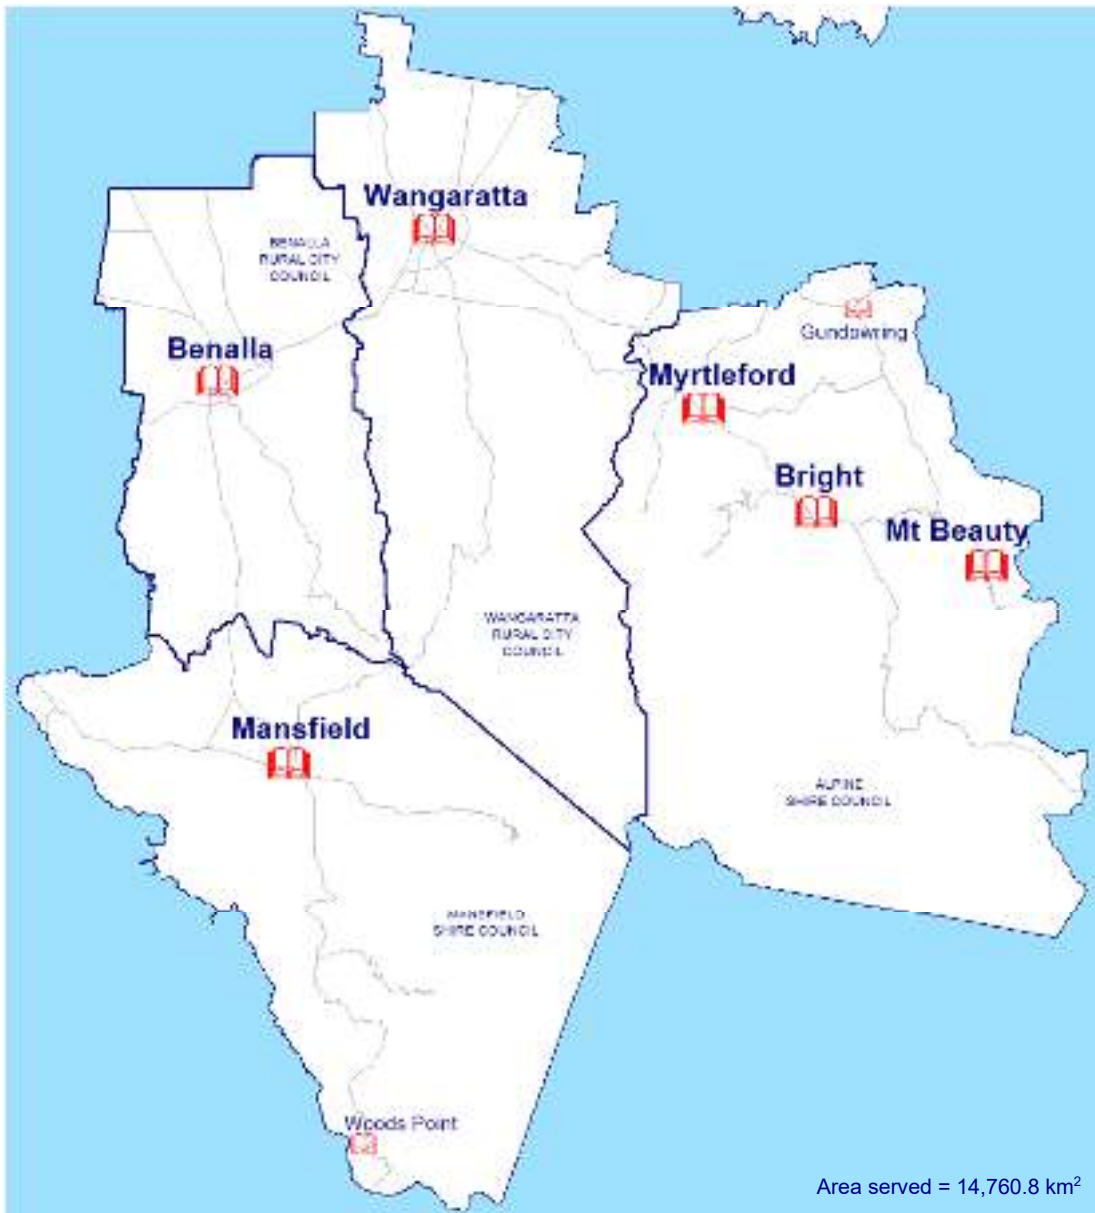

High Country Library Network

Hours	Mon	Tue	Wed	Thurs	Fri	Sat	Sun
Benalla	9.30-6	9.30-6	12-7	9.30-6	9.30-5	9-12	
Bright	1-5	9.30-6	9.30-5	9.30-5	9.30-5	9.30-12	
Mansfield		9.30-1 & 2.30-4.30	9.30-1	9.30-1 & 2.30-4.30	9.30-1 & 2.30-4.30	10-12	
Mt Beauty		9.30-5	1-6	9.30-5	1-5	9-12	
Myrtleford	10-5	1-6	10-5	10-5	10-5	9-12	
Wangaratta	9.30-6	9.30-6	9.30-6	9.30-8	9.30-6	9.30-1	
<i>Outreach Service</i>	Please check library web www.hcln.vic.gov.au for specific dates each month						
Gaffney's Creek	12.45-1.15			Monthly visits			
Upper Gundowring Hall		10-11.30		Monthly visits			
Woods Point	10-11.30			Monthly visits