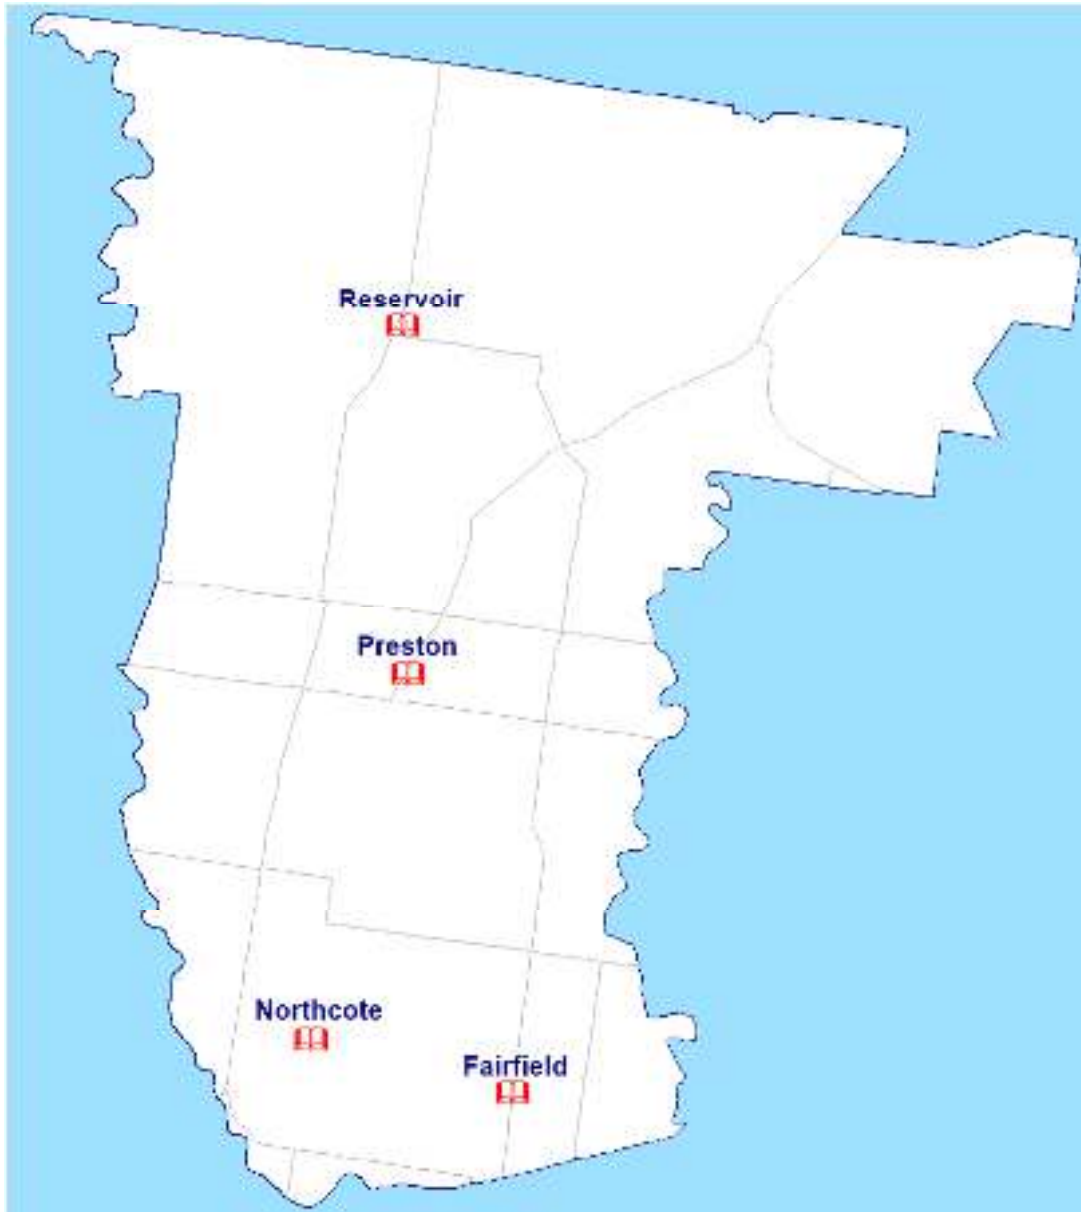

Darebin Libraries

Area served = 153.4 km²

Hours	Mon	Tue	Wed	Thurs	Fri	Sat	Sun
Fairfield	10-5	10-5	10-5	10-5	10-5	10-4	
Northcote	10-8	10-8	10-8	10-8	10-8	10-4	1-5
Preston	10-8	10-8	10-8	10-10	10-8	10-4	11-5
Reservoir	10-8	10-10	10-8	10-8	10-8	10-4	1-5