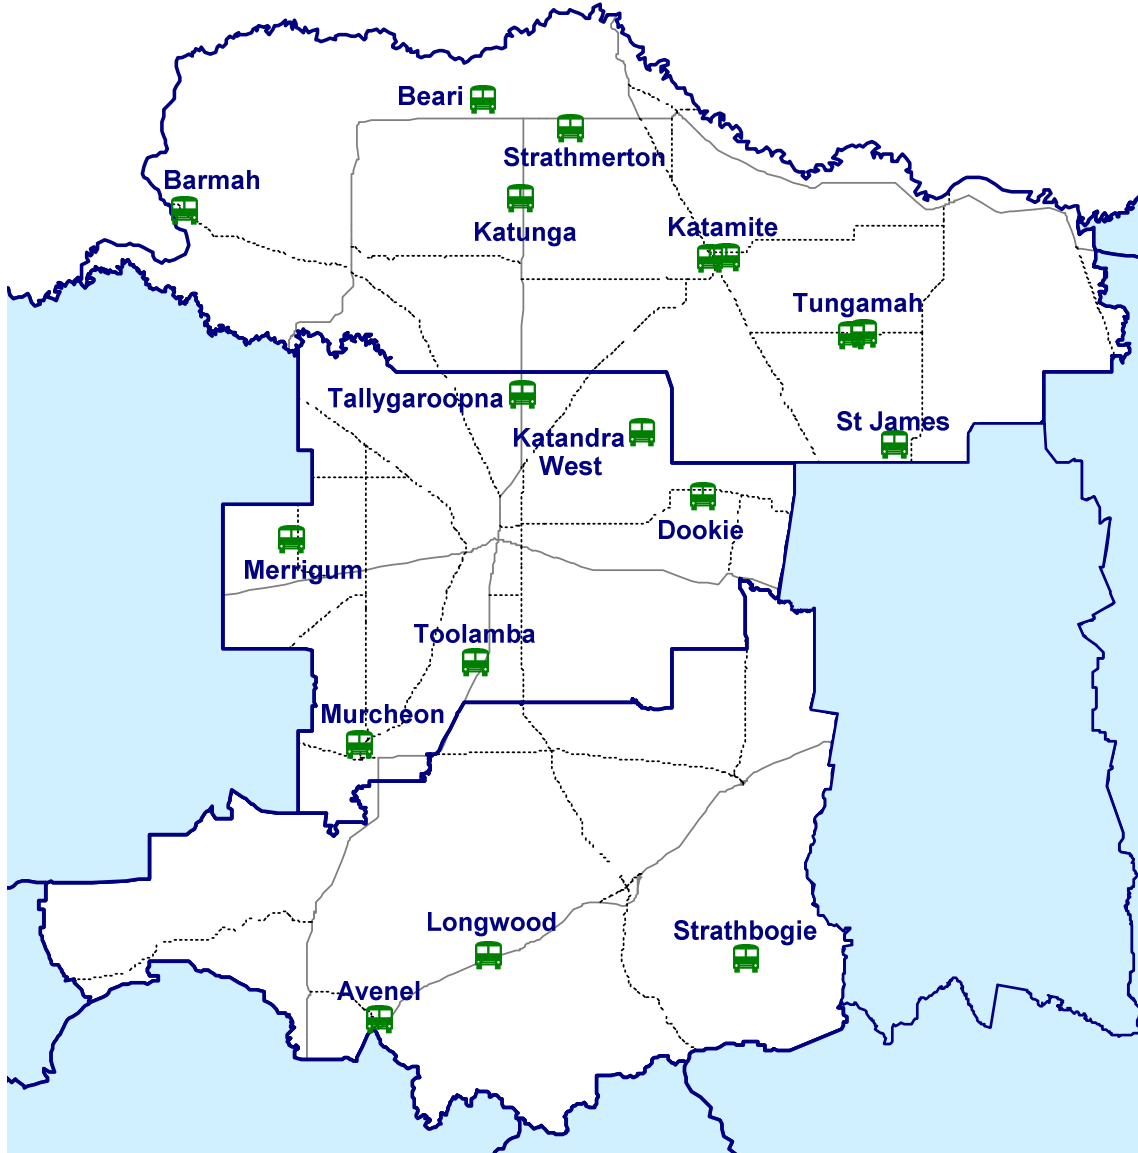

Goulburn Valley Regional Library Corporation