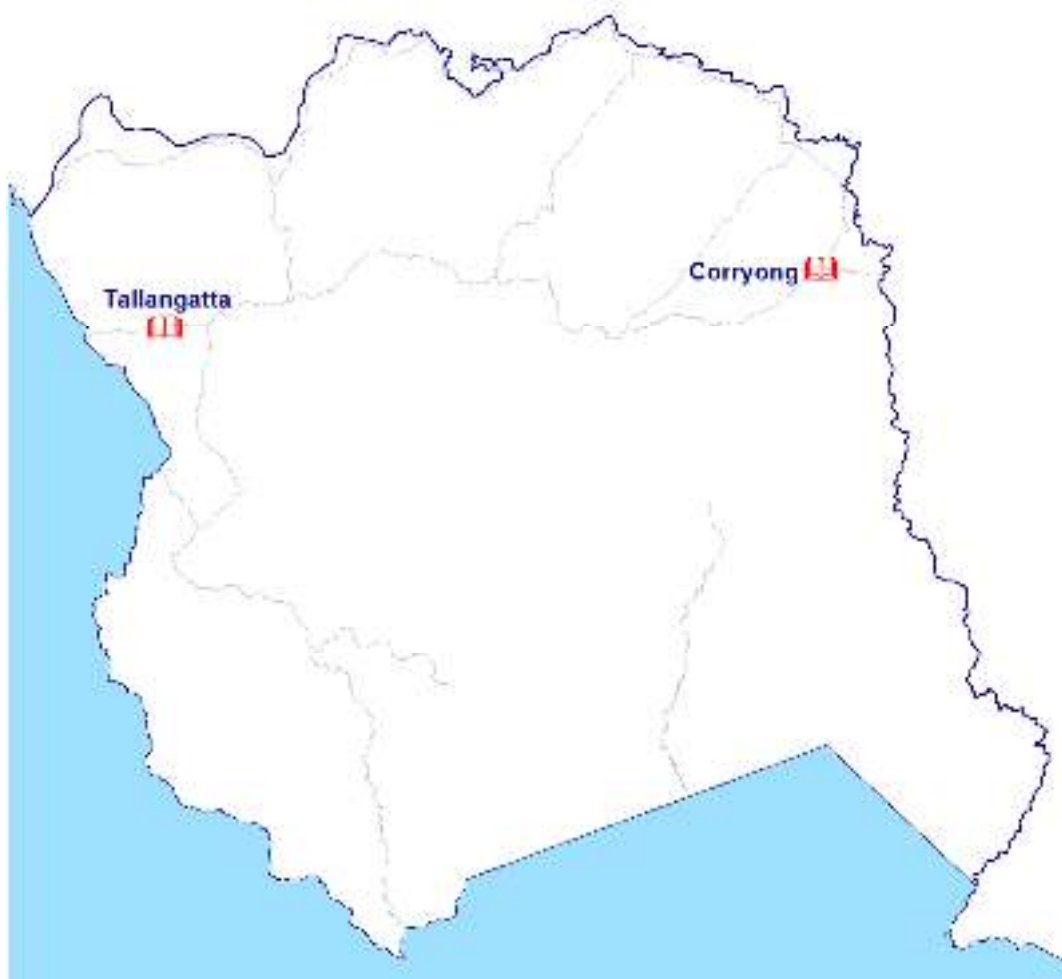

Towong Shire Libraries

Area served = 6,675 km²

Hours	Mon	Tue	Wed	Thurs	Fri	Sat	Sun
Corryong	9-4.30	9-4.30	9-4.30	9-4.30	9-4.30		
Tallangatta		9-5	9-5	9-5	9-5	10-1