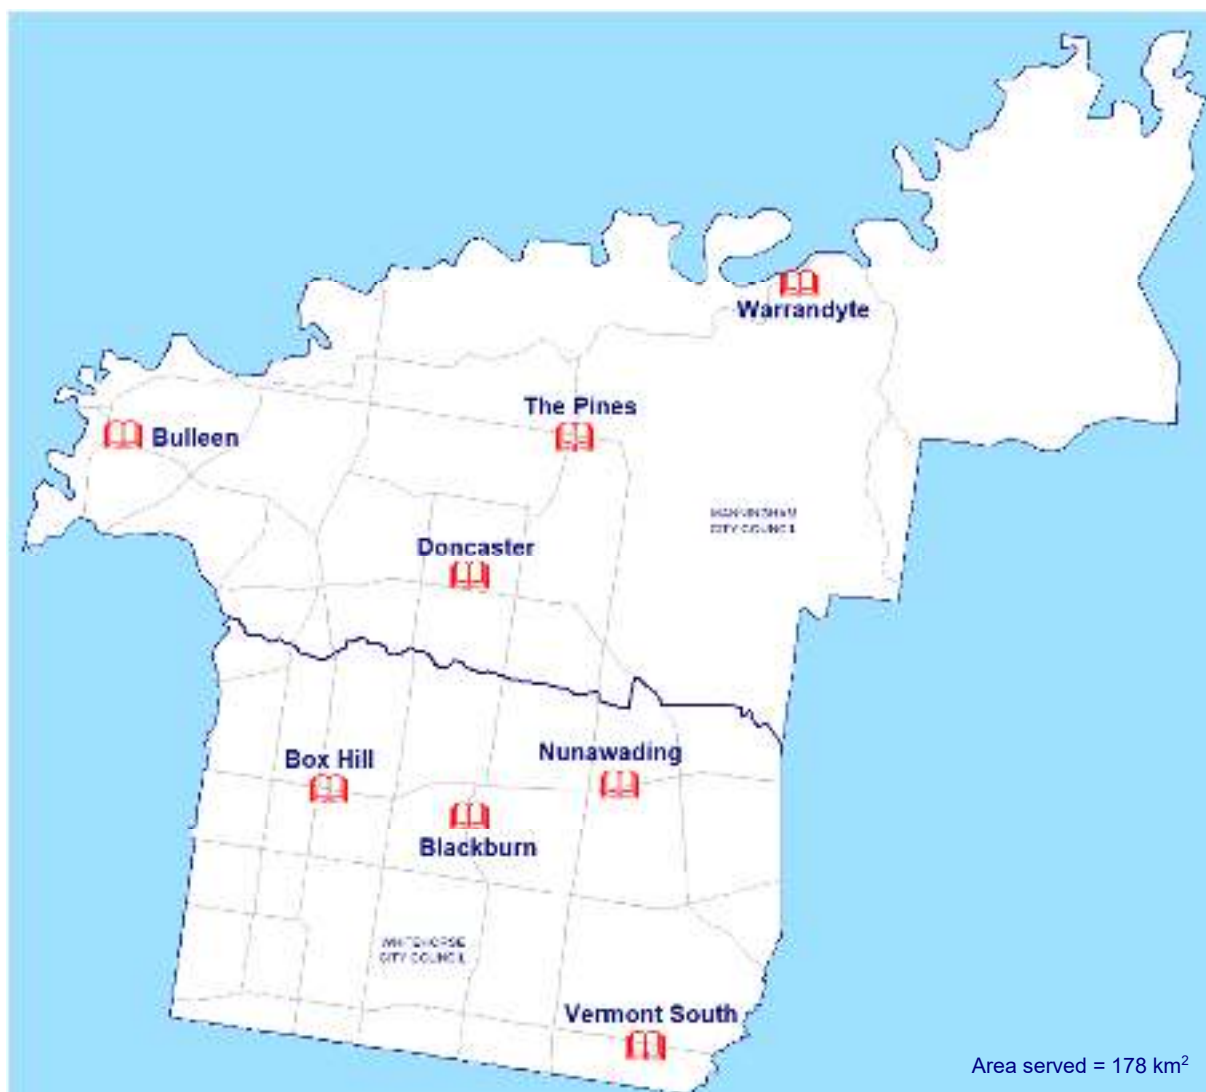

Whitehorse Manningham Regional Library Corporation

Hours	Mon	Tue	Wed	Thurs	Fri	Sat	Sun
Blackburn		10-5	1-8	10-5	10-5	9.30-5	
Box Hill	10-8	10-8	10-8	10-8	10-8	9-5	1-4
Bulleen	10-6	10-6	10-6	10-6	10-6	9-5	
Doncaster	10-8	10-8	10-8	10-8	10-8	9-5	1-4
Nunawading	10-8	10-8	1-8	10-8	10-5	9.30-5	2-5
The Pines	10-8	10-8	10-8	10-8	10-6	9-5	1-4
Vermont South	10-5	10-8	10-5	10-5	10-5	9.30-5	
Warrandyte		10-5.30	10-5.30	1-5.30	1-5.30	9-1