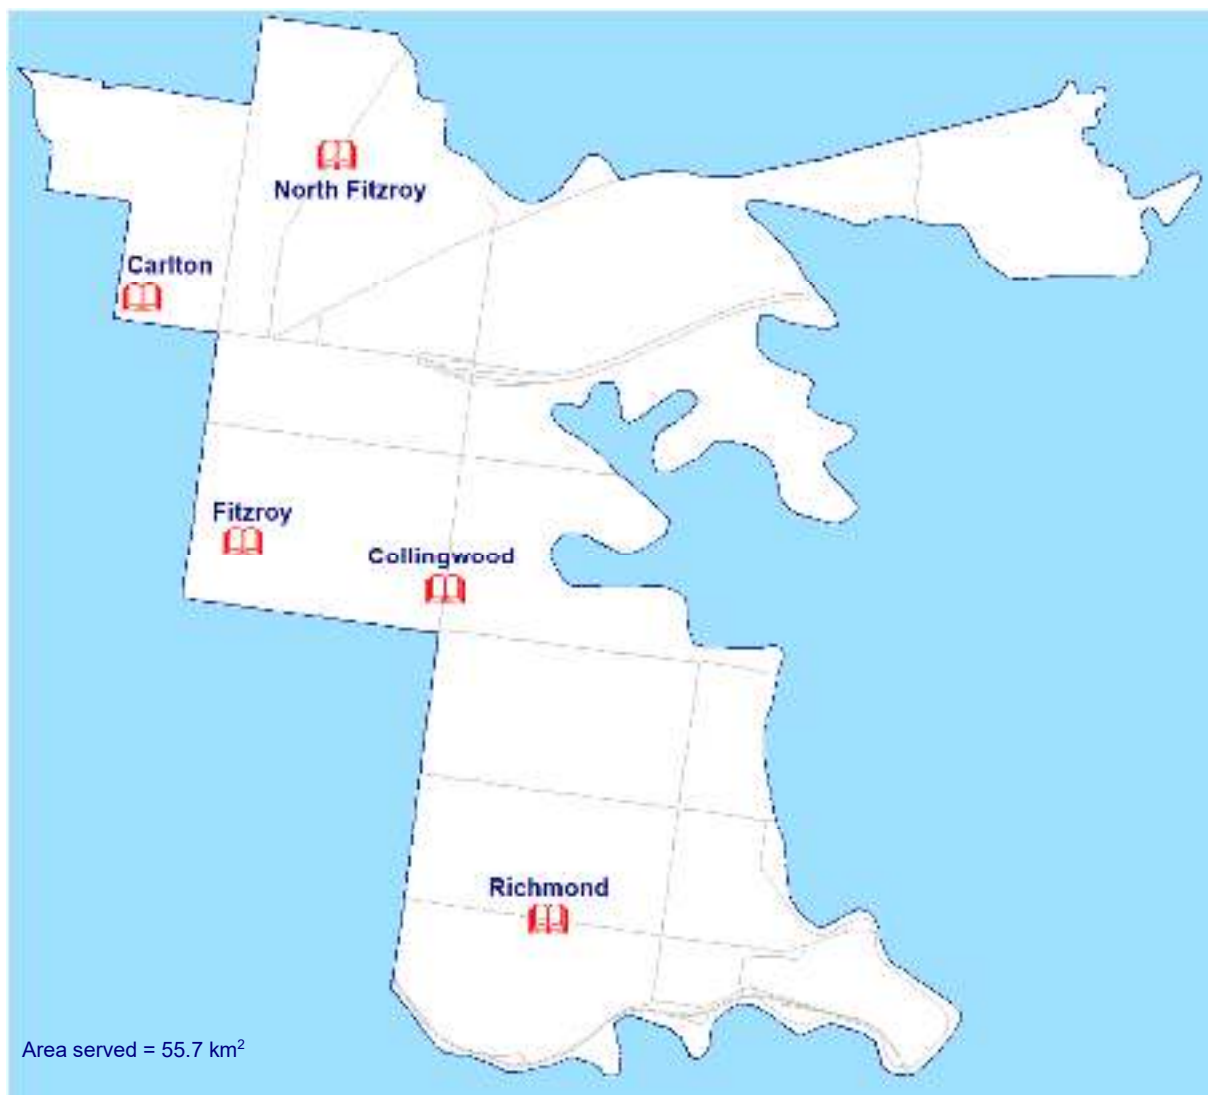

Yarra Libraries

Hours	Mon	Tue	Wed	Thurs	Fri	Sat	Sun
Carlton	10-6	10-8	10-6	10-8	10-6	10-4	2-5
Collingwood	10-6	10-6	10-6	10-6	10-6	10-1	
Fitzroy	10-6	10-8	10-8	10-8	10-6	10-4	2-5
North Fitzroy - Bargoonga Nganjin	10-6	10-6	10-8	10-8	10-6	10-4	2-5
Richmond	10-8	10-8	10-8	10-6	10-6	10-4	2-5