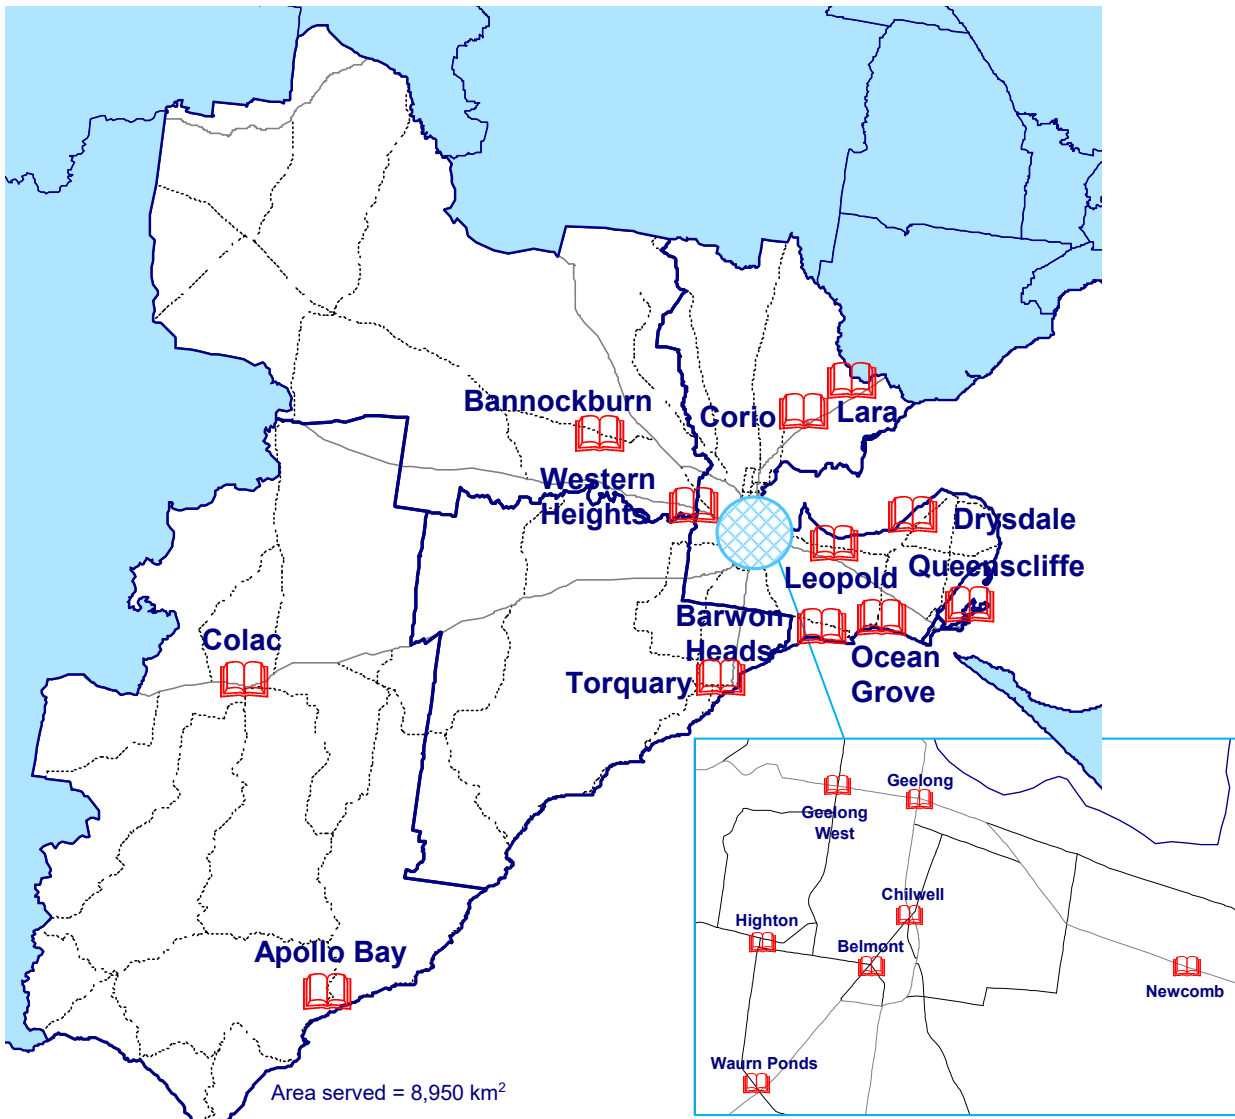

Geelong Regional Library Corporation

Branch Hours	Mon	Tue	Wed	Thurs	Fri	Sat	Sun
Apollo Bay	2-5		11-6		10-1; 1.30-5	10-12	
Bannockburn	10-1	10-5	10-5	10-5	10-5	9-12	
Barwon Heads		2-6	2-6		9-1	9-1	
Belmont	9-5.30	9-8	9-5.30	9-5.30	9-5.30	9-5	
Chilwell	10-5	10-5		10-5	10-5	9.30-12	
Colac	8.30-5.30	8.30-5.30	8.30-5.30	8.30-5.30	8.30-5.30	9-12	
Corio	9-5.30	9-5.30	9-5.30	9-8	9-5.30	9-5	2-5
Drysdale	9-5.30	9-5.30	9-5.30	9-5.30	9-5.30	9-2	
Geelong	9-5.30	9-5.30	9-8	9-5.30	9-5.30	10-5	10-5
Geelong Heritage Centre		10-4	10-4	10-4	10-4		
Geelong West	9-6	9-6	9-6	9-6	9-6	9-2	
Highton	9-1	1-6	9-1	1-6	9-6	9-12	
Lara	9-5.30	9-5.30	9-5.30	9-5.30	9-5.30	9-1	
Leopold	9-5.30	9-5.30	9-5.30	9-8	9-5.30	9-1	
Newcomb	9-5.30	9-5.30	9-5.30	9-5.30	9-5.30	9-1	
Ocean Grove	9-5.30	9-5.30	9-5.30	9-5.30	9-5.30	9-1	
Queenscliff	1.30-5	1.30-5	10-5	10-5	10-5	9.30-12	
Torquay	10-5.30	10-5.30	10-3	10-5.30	10-5.30	10-1	1.30-4
Waurn Ponds	9-8	9-5.30	9-5.30	9-5.30	9-5.30	9-1	2-5
Western Heights	8-30-3	8-30-3	8-30-7	8-30-3	8-30-3	9-12	
Western Heights	School Holidays - for details, please visit www.grlc.vic.gov.au