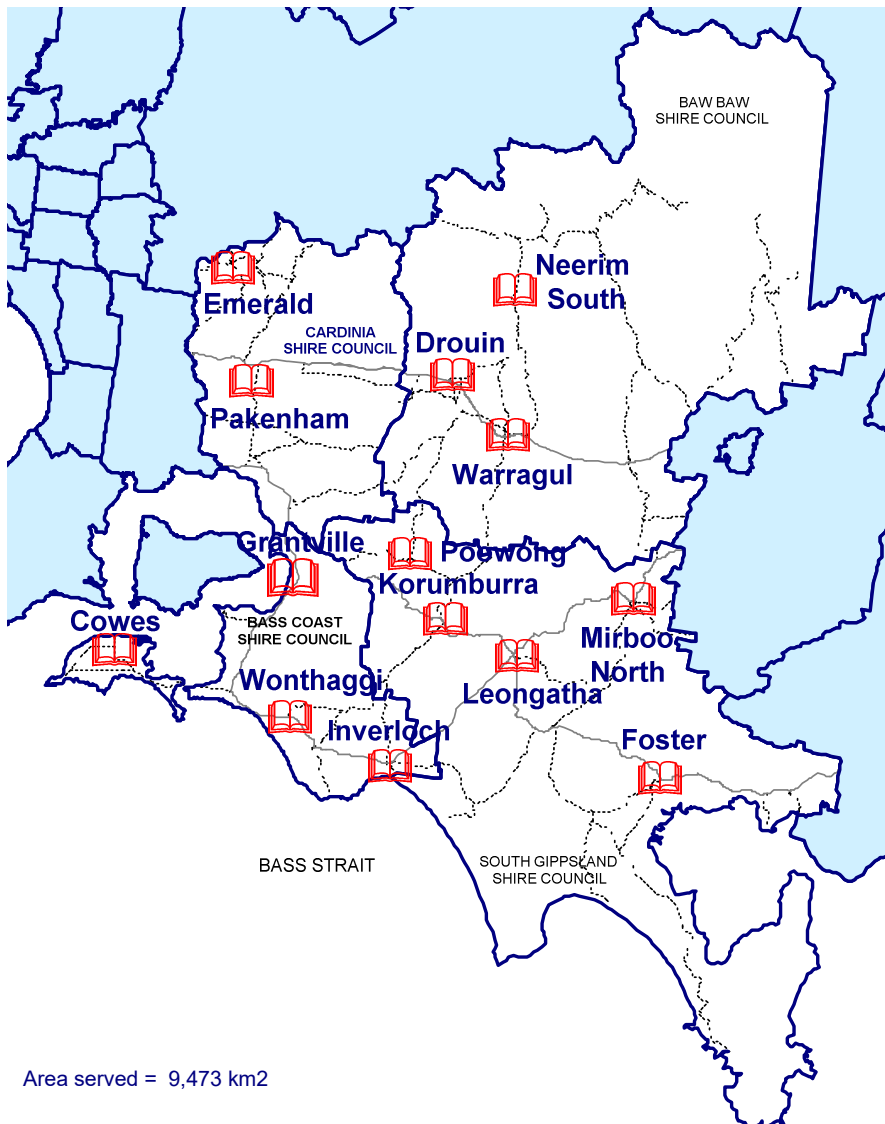

Myli – My Community Library

Hours	Mon	Tue	Wed	Thurs	Fri	Sat	Sun
Drouin	9.30-5.30	9.30-5.30	9.30-5.30	9.30-5.30	9.30-5.30	9.30-12	
Emerald	9-6	9-8	9-8	9-6	9-6	10-2.30	
Foster	10-4.30+	10-5+	+	10-4.30+	10-5+	9.30-12+	
Inverloch	9.30-5	9.30-5	9.30-5	9.30-6	9.30-5	10-1	
Grantville	8:30-4:30	8:30-4:30 3-6 ^	8:30-4:30	8:30-4:30 10-1 ^	8:30-4:30	10-12 ^	
Korumburra	10-5.30	10-5.30	10-5.30	10-5.30	10-5:30	10-12	
Leongatha	10-6	10-7	10-6	10-6	10-6	10-1	
Mirboo North	+	2-6+	2-6+	10-6+	+	9.30-1+	
Neerim South						10-12 **	
Pakenham	9-8	9-8	9-8	9-8	9-9	10-4	
Phillip Island							
Poowong	+	+	+	1-5.30			
San Remo	9:30-5:30	9:30-5:30	9:30-5:30	9:30-5:30	9:30-1 2-5.30	9:30-1	
Warragul	9.30-6	9.30-7	9.30-7	9.30-6	9.30-6	9.30-1	
Welshpool	10-3	10-3	10-3 ***	10-3	10-3		
Wonthaggi	9-5	9-5	9-5.30	9-5	9-5	9.30-4	
Click & Collect	<i>– refer to following pages</i>						

^ Staffed hours, self-serve kiosk at other times

***Staffed hours Wed 12-2, self-serve kiosk at other times

**School Holiday hours at Neerim South

+ 24 hour membership access available