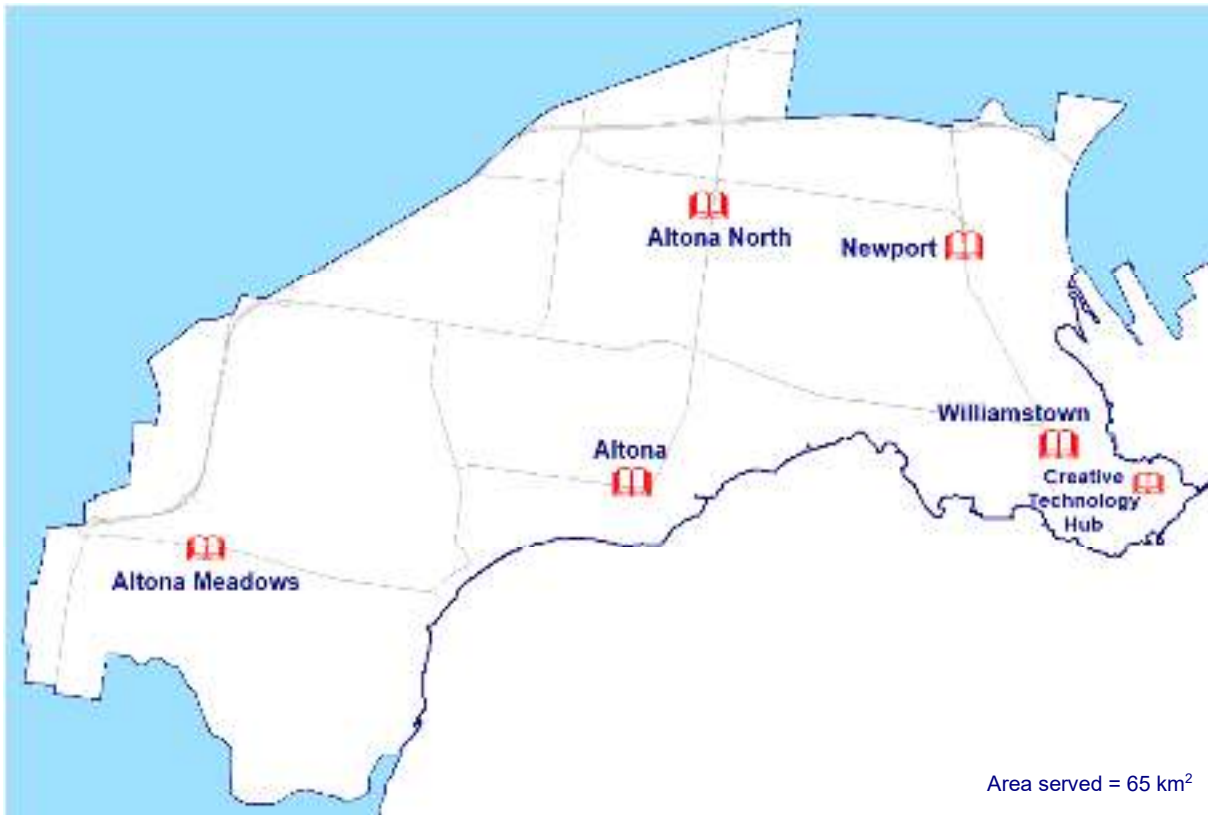

Hobsons Bay Libraries