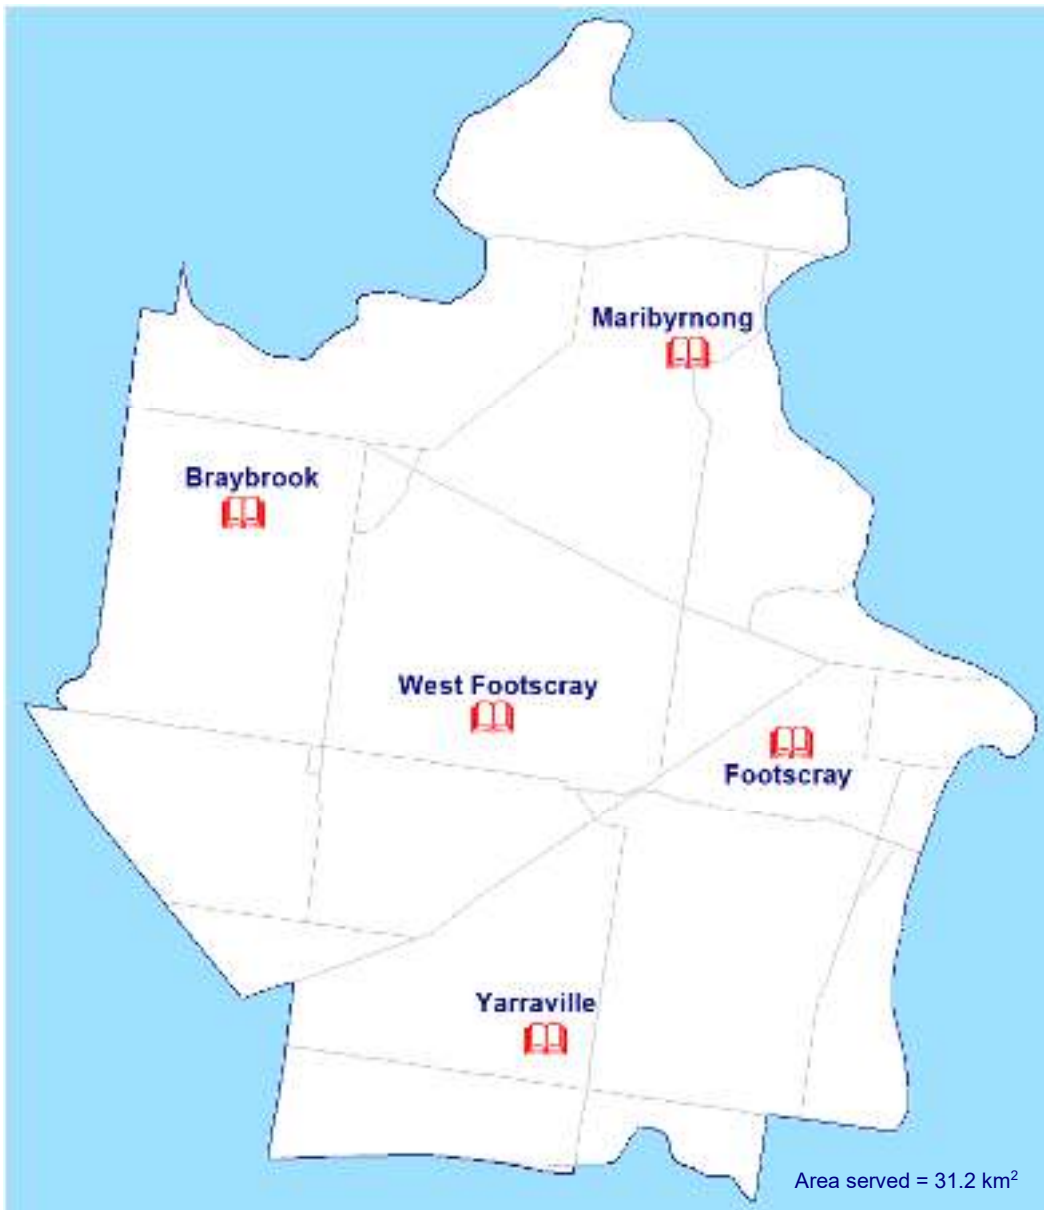

Maribyrnong Library Service

Hours	Mon	Tue	Wed	Thurs	Fri	Sat	Sun
Braybrook	10-6	10-6	10-6	10-6	10-6	10-2	
Footscray	10-8	10-8	10-8	10-8	10-8	10-5	2-5
Maribyrnong	10-6	10-6	10-6	10-6	10-6	10-2	
West Footscray	10-6	10-6	10-6	10-6	10-6	10-2	
Yarraville	10-6	10-6	10-6	10-6	10-6	10-2