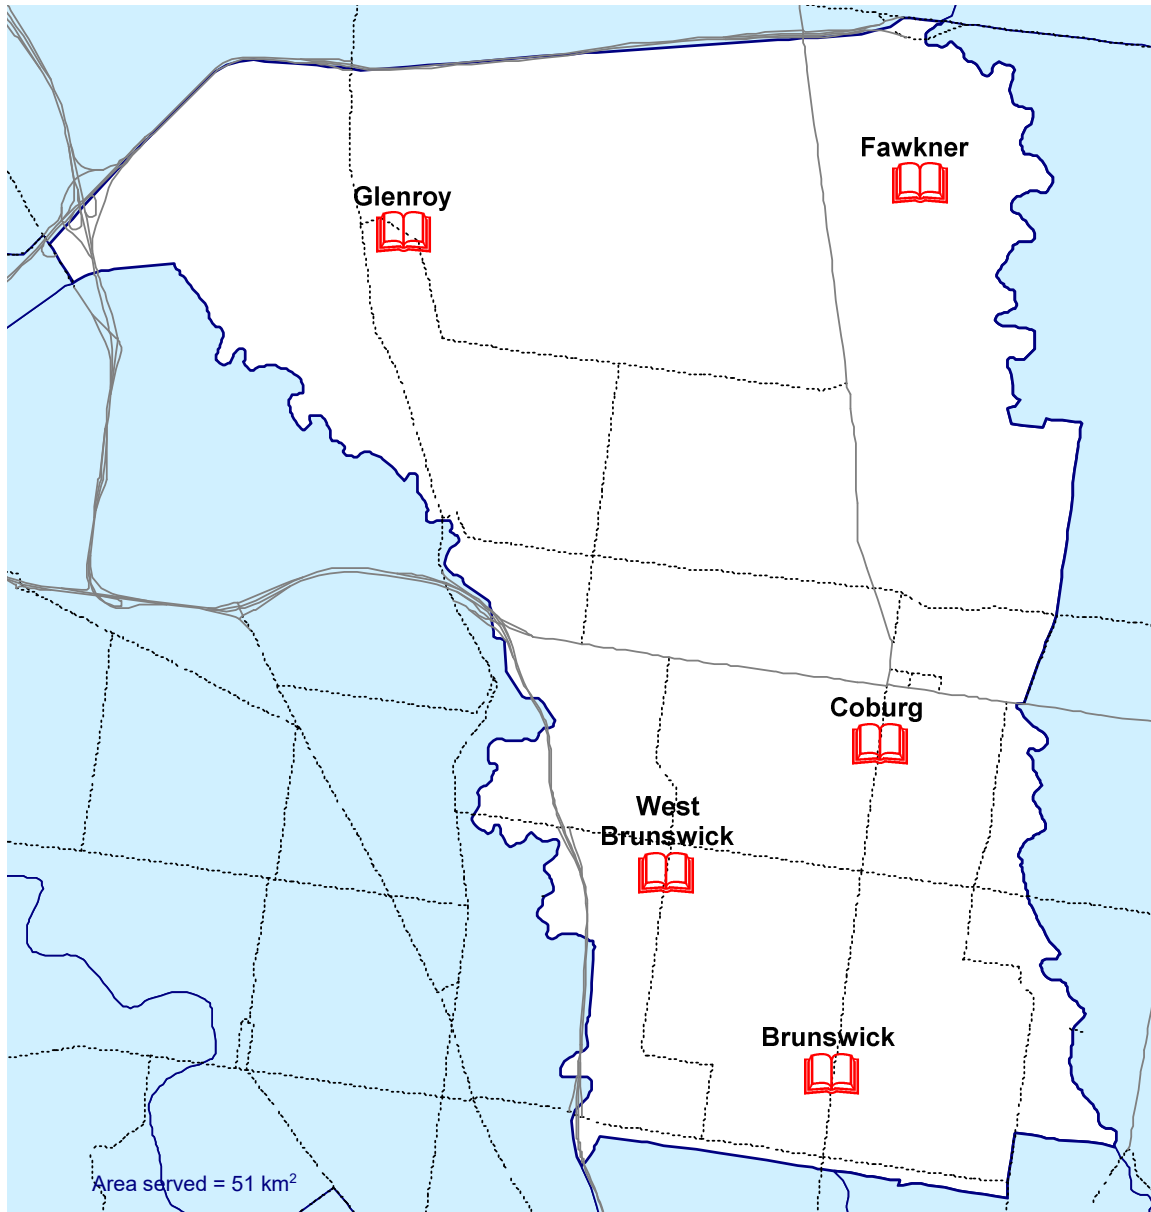

Merri-bek Libraries

Hours	Mon	Tue	Wed	Thurs	Fri	Sat	Sun
Brunswick	9-8	9-8	9-8	9-8	9-6	9-4	1-5
Brunswick West	1-5.30	10-8	10-5	10-5	10-5	10-1	
Coburg	9-8	9-8	9-8	9-8	9-8	9-4	1-5
Fawkner	10-5	10-8	10-5	10-5	10-5	10-1	
Glenroy	9-8	9-8	9-8	9-10	9-6	9-4	1-5

*Please refer to the website for up to date details <https://www.merri-bek.vic.gov.au/libraries/location-and-hours/>