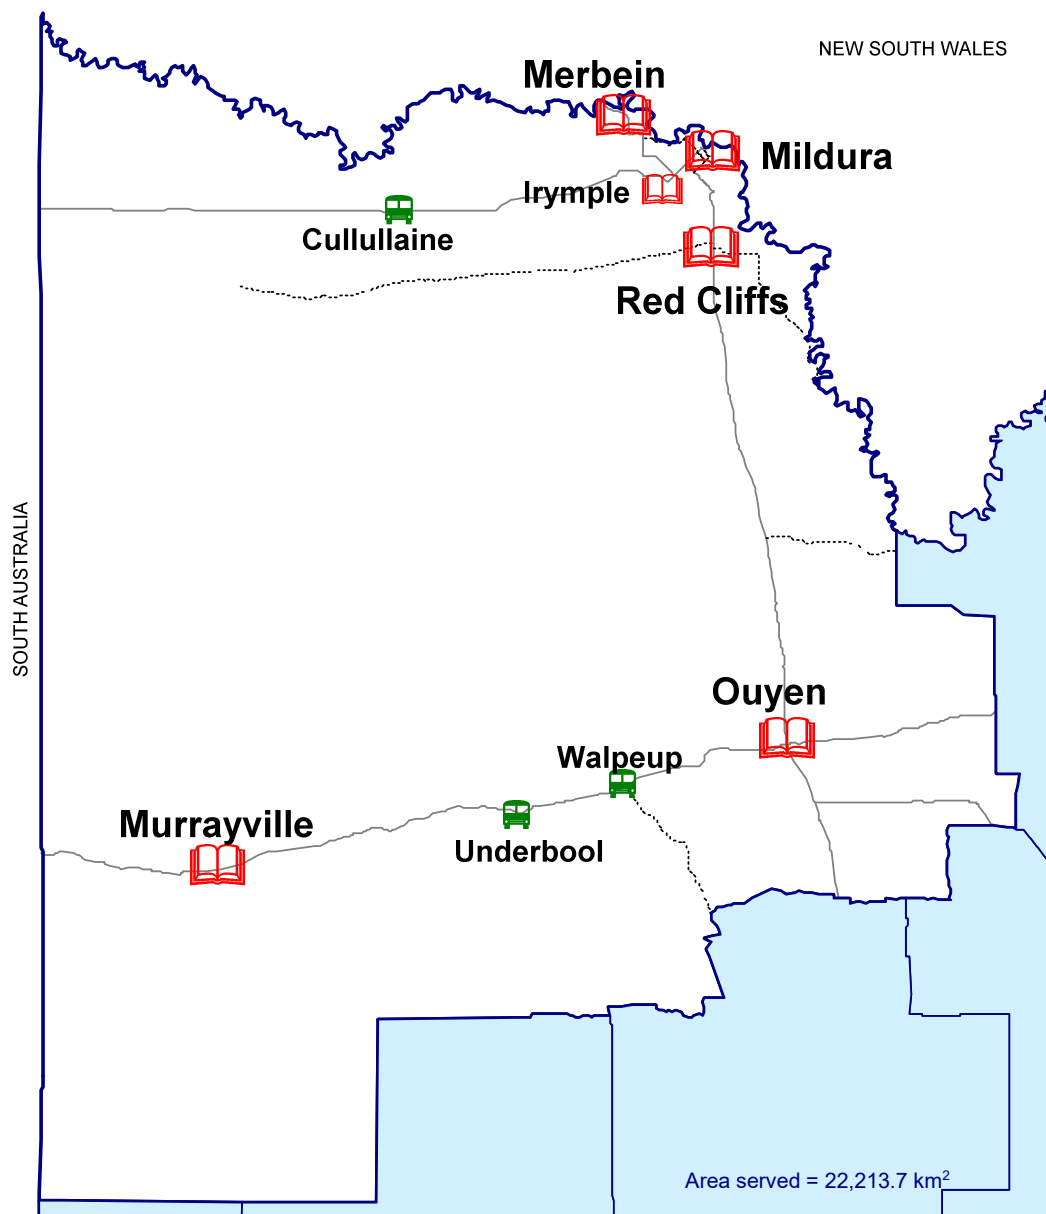

Mildura Rural City Council Library Service

LIBRARIES
MILDURA RURAL CITY COUNCIL

Mildura Rural City Council

Hours	Mon	Tue	Wed	Thurs	Fri	Sat	Sun
Merbein		10-5.30	10-5.30	10-5.30	10-5.30	10-1	
Mildura	1-5	10-7	10-7	10-9	10-7	10-2	1-5
Murrayville		1-5		9-1			
Ouyen	8-5	8-5	8-5	8-5	8-5		
Red Cliffs		10-5	10-5	10-5	10-6	10-1	

Outreach	Mon	Tue	Wed	Thurs	Fri	Sat	Sun
		2) 11-1 3) 2.30-4.30	1) 2.30-4.30