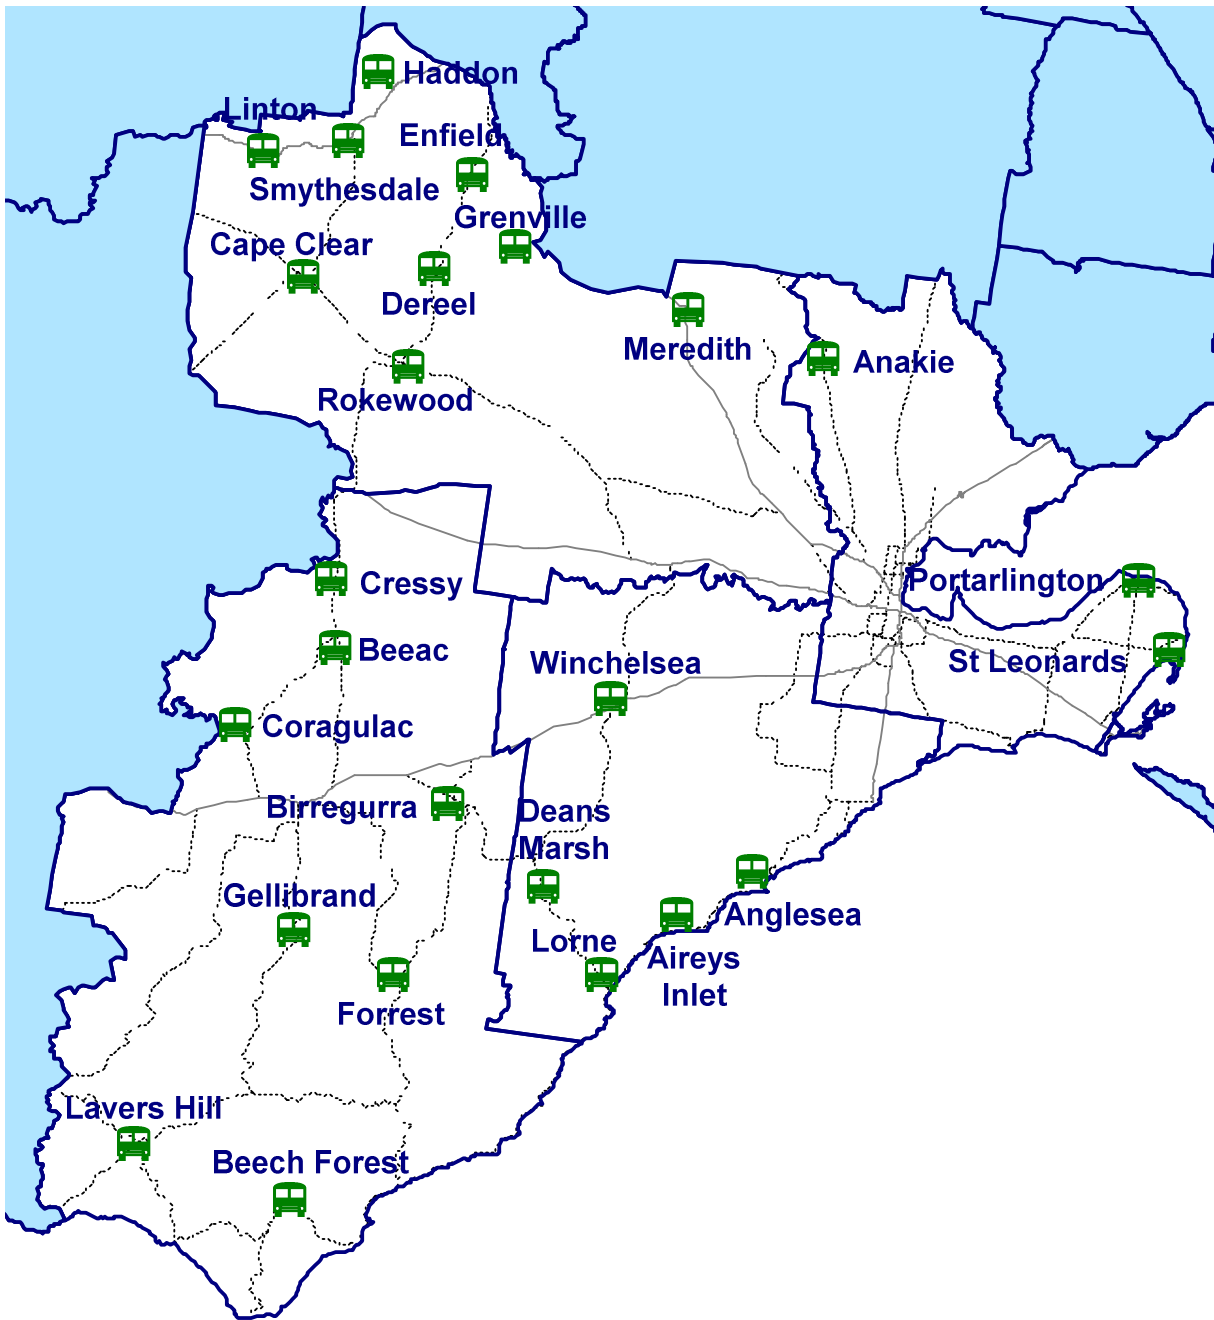

City of Greater Geelong Council
Colac Otway Shire Council
Golden Plains Shire Council
Borough of Queenscliffe
Surf Coast Shire Council

Geelong Regional Library Corporation

Mobile Stops

Aireys Inlet	Public Hall Carpark, Great Ocean Road
Anakie	Primary School, Main Road
Anglesea	Shopping Centre Carpark
Beeac	Post Office
Beech Forrest	Tourist Information Park
Birregurra	Public Hall or park
Cape Clear	Post Office, Pitfield-Scarsdale Road
Coragulac	St Brendan's
Cressy	Public Hall
Deans Marsh	Pennyroyal Valley Road (opp Community Centre)
Dereel	Dereel Hall, Swamp Road
Enfield	Little Hard Hills Hotel, Colac-Ballarat Road
Forrest	Public Hall
Gellibrand	Post Office
Grenville	Community Hall, Buninyong-Mt Mercer Road
Haddon	Community House, Sago Hill Road
Lavers Hill	Public Hall
Linton	Skate Park, Glenelg Highway
Lorne	Mountjoy Parade
Meredith	Community Centre, Russell Street
Portarlington	Newcombe St (outside Snr Citizens)
Rokewood	Police Station, Ferrers Street
Smythesdale	The Well, Heales Street
St Leonards	Murradoc Road (Beside Primary School)
Winchelsea	Hesse Street, Old Shire Hall