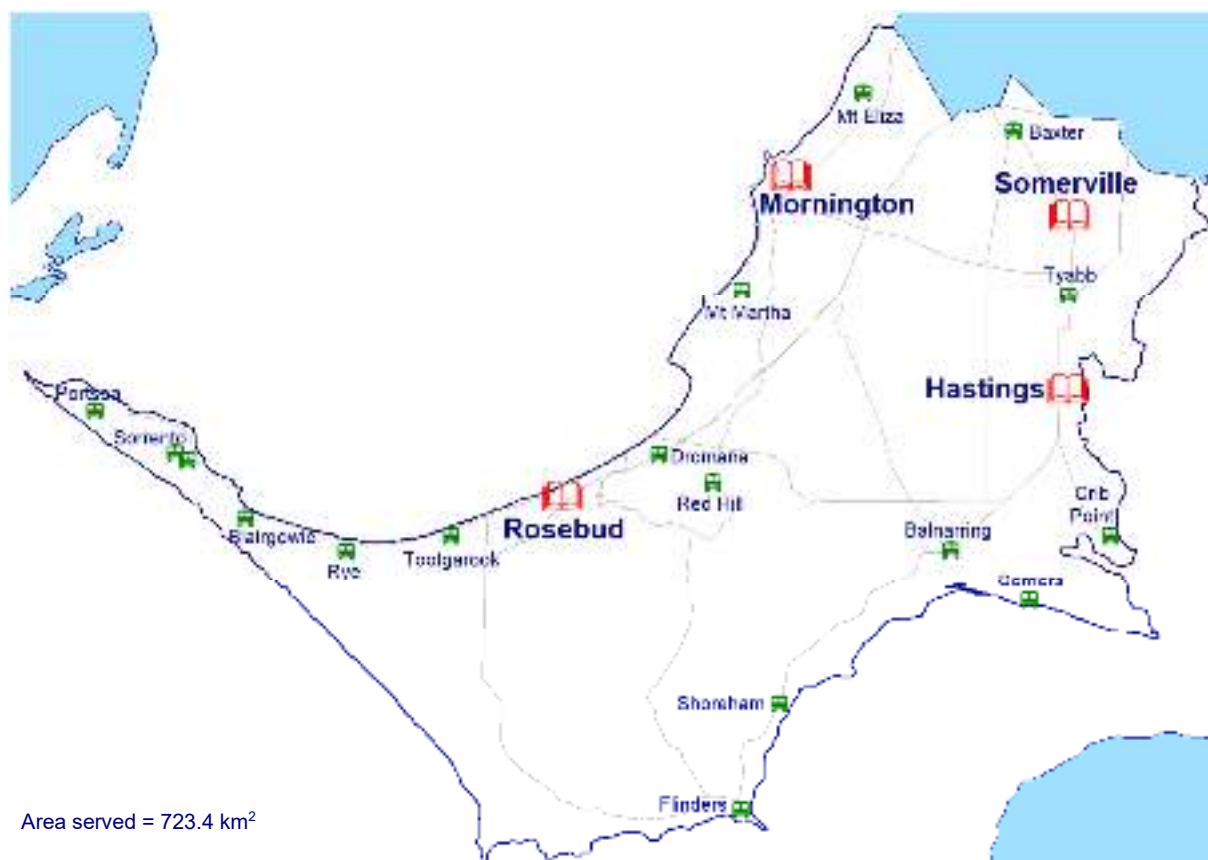

Mornington Peninsula Library Service

Hours	Mon	Tue	Wed	Thurs	Fri	Sat	Sun
Hastings	9-6	9-6	9-6	9-6	9-6	9-2	
Mornington	9-6	9-8	9-6	9-8	9-6	9-2	11-3
Rosebud	9-6	9-8	9-6	9-8	9-6	9-2	
Somerville	10-6	10-6	10-6	10-6	10-6	10-2	

	Mon	Tue	Wed	Thurs	Fri	Sat	Sun
	13) 10-11.45 4) 1.15-2.15 2) 3.10-4.00 16) 4.40-5.30	3) 10.30-12.30 9) 1.50-2.20 14) 3.00-5.30	6) 10.30-12.15 12) 1.35-2.30 10) 3.10-5.15	11) 10.15-12.15 15) 1.35-2.30 5) 3.25-5.15	8) 10.00-11.30 7) 1.15-5.00	1) 9.30-12