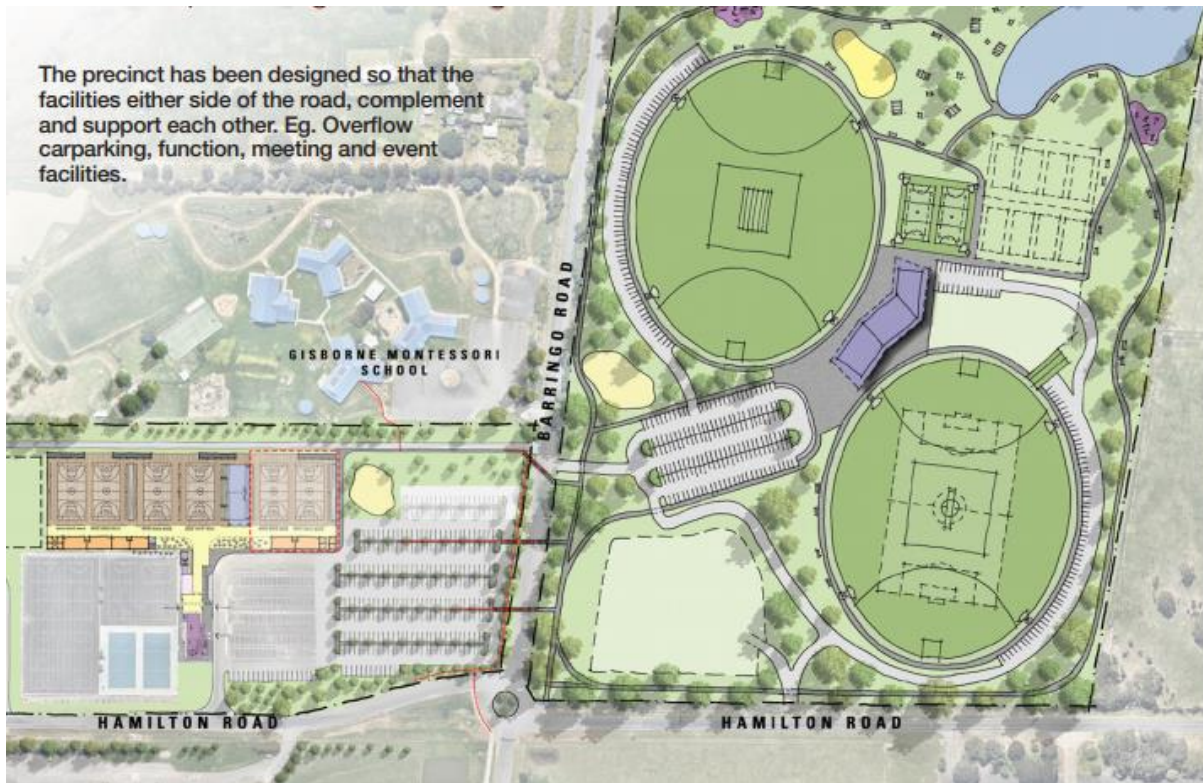

Figure 1: Concept design

You can find out about other Growing Suburbs Fund projects at <https://www.localgovernment.vic.gov.au/grants/growing-suburbs-fund>

For more information regarding these projects contact the GSF team at gsf@ecodev.vic.gov.au

Authorised by the Hon Shaun Leane MP, Minister for Local Government and Suburban Development

Department of Jobs, Precincts and Regions
1 Spring Street Melbourne Victoria 3000
Telephone (03) 9651 9999

© Copyright State of Victoria,
Department of Jobs, Precincts and Regions 2019

Except for any logos, emblems, trademarks, artwork and photography this document is made available under the terms of the Creative Commons Attribution 3.0 Australia license.

This document is also available in an accessible format at djpr.vic.gov.au