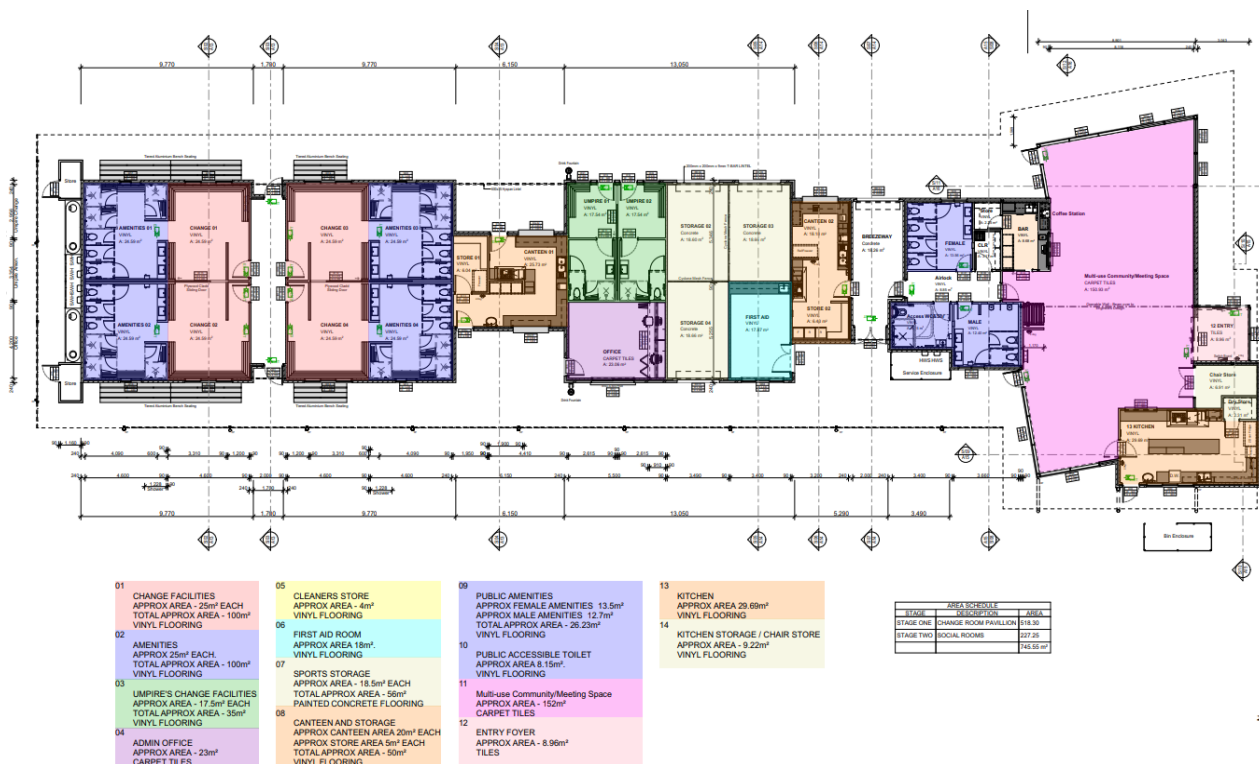

Figure 1: Concept design

You can find out about other Growing Suburbs Fund projects at <https://www.localgovernment.vic.gov.au/grants/growing-suburbs-fund>

For more information regarding these projects contact the GSF team at gsf@ecodev.vic.gov.au

Authorised by the Hon Shaun Leane MP, Minister for Local Government and Suburban Development
Department of Jobs, Precincts and Regions
1 Spring Street Melbourne Victoria 3000
Telephone (03) 9651 9999

© Copyright State of Victoria,

Department of Jobs, Precincts and Regions 2019
Except for any logos, emblems, trademarks, artwork and photography this document is made available under the terms of the Creative Commons Attribution 3.0 Australia license.

This document is also available in an accessible format at djpr.vic.gov.au