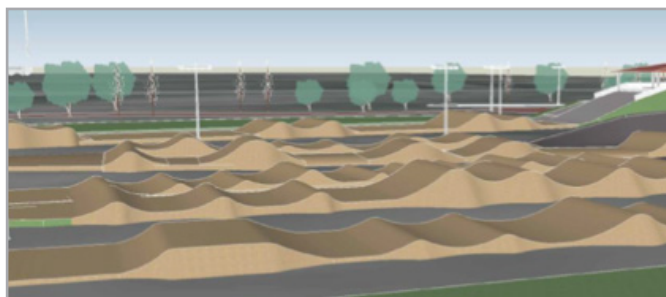

Read about other Growing Suburbs Fund Projects on www.delwp.vic.gov.au/local-government/council-funding/growing-suburbs-fund
For more information regarding this project contact Local Infrastructure, DELWP.
Email: gsf@delwp.vic.gov.au and Ph: 9948 8551